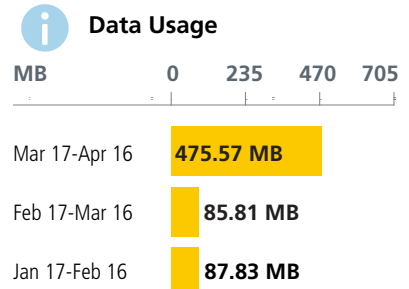

Usage Summary Ending Apr 16, 2020

Usage type	Used	\$
Voice	Incoming Inter Company Calls	399:00 min:sec ✓
	Unlimited Anytime Minutes	1078:00 min:sec ✓
Data (S)	3GB Pooled Data - Included	475.57 MB ✓
Msg	Messaging Bundle - Incl - Rcvd	5 msgs ✓
	Messaging Bundle - Incl - Sent	2 msgs ✓
Total used		0.00

Total before taxes **46.75**
 GST: 815781448 2.34

Total for Wireless **\$49.09**

Legend: (S) Shared Services | ✓ No charge

 **Wireless savings \$8.25**

Unless otherwise stated, all voice minutes, messages and wireless internet details set out above and/or in your agreement refer to usage on our network (i.e. within Canada and to a Canadian number, as applicable).