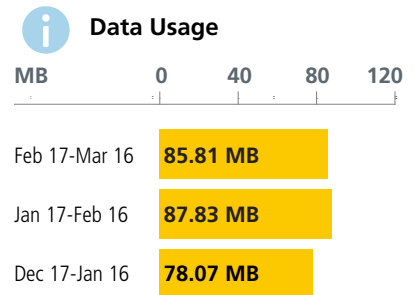

MARC AQUIN | -CELL

Monthly charges		$
Flex Int'l SMS Roaming	Feb 17 - Mar 16	0.00
Flex Zone 1 Voice Roaming	Feb 17 - Mar 16	0.00
Corp Share: 3GB Pooled	Mar 17 - Apr 16	55.00
Savings: Monthly Service Fee	Mar 17 - Apr 16	-8.25
Unltd US/INT MSG & Untld US LD	Mar 17 - Apr 16	0.00
Unltd Text/Pic/Video Messages	Mar 17 - Apr 16	0.00
Call Display w/Name Display	Mar 17 - Apr 16	0.00
Enhanced Voicemail	Mar 17 - Apr 16	0.00
Total monthly charges		46.75

Usage Summary Ending Mar 16, 2020

Usage type	Used	$
Voice	Incoming Inter Company Calls	29:00 min:sec ✓
	Unlimited Anytime Minutes	267:00 min:sec ✓
Data (S)	3GB Pooled Data - Included	85.81 MB ✓
Msg	Messaging Bundle - Incl - Rcvd	2 msgs ✓
	Messaging Bundle - Incl - Sent	6 msgs ✓
Total used		0.00

Total before taxes **46.75**

GST: 815781448 2.34

Total for Wireless **$49.09**

Legend: (S) Shared Services | ✓ No charge

Unless otherwise stated, all voice minutes, messages and wireless internet details set out above and/or in your agreement refer to usage on our network (i.e. within Canada and to a Canadian number, as applicable).