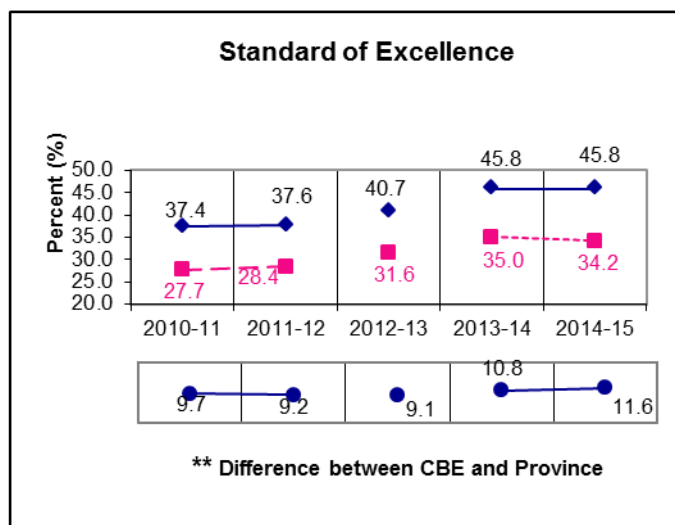

Chemistry 30

** A positive difference on the **Difference between CBE and Province** graph indicates the CBE result is higher than that of the province, whereas a negative difference indicates a lower CBE performance.

NOTE: It is important to note that participation in this diploma exam was substantially impacted by the flooding in June 2013. Extreme caution should be used when interpreting trends over time.