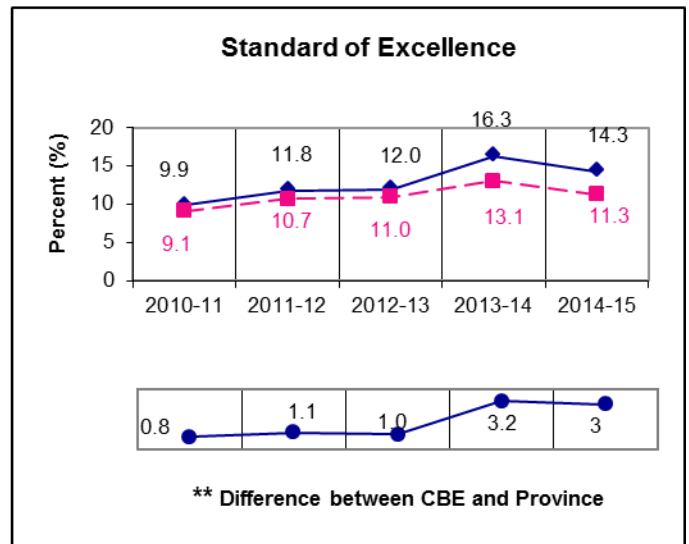

English Language Arts 30-2

** A positive difference on the **Difference between CBE and Province** graph indicates the CBE result is higher than that of the province, whereas a negative difference indicates a lower CBE performance.