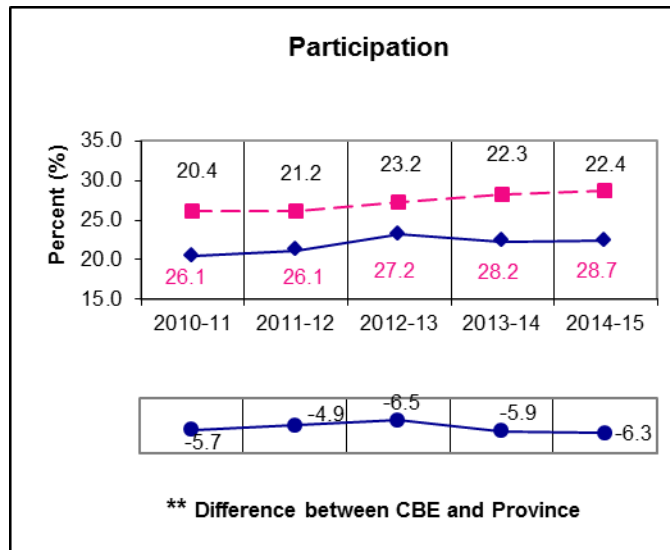

English Language Arts 30-2

** A positive difference on the **Difference between CBE and Province** graph indicates the CBE result is higher than that of the province, whereas a negative difference indicates a lower CBE performance.