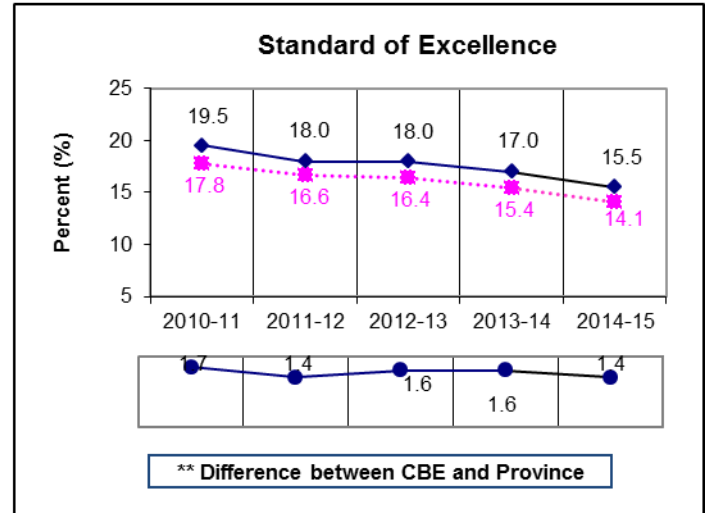

## Grade 6 Mathematics Results \*All Students Enrolled (Cohort)

\* The **All Students Enrolled (Cohort)** category includes both writers and non-writers. Alberta Education requires jurisdictions to report cohort results.

\*\* A positive difference on the **Difference between CBE and Province** graph indicates the CBE result is higher than that of the province, whereas a negative difference indicates a lower CBE performance.