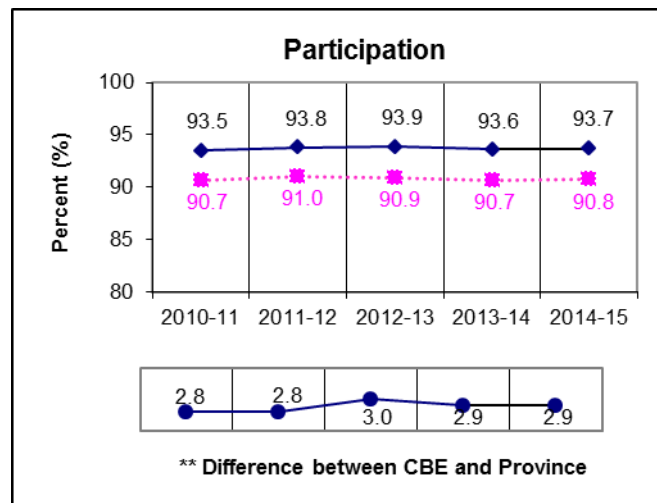

## Grade 6 Mathematics Results \*All Students Enrolled (Cohort)

\* The **All Students Enrolled (Cohort)** category includes both writers and non-writers. Alberta Education requires jurisdictions to report cohort results.

\*\* A positive difference on the **Difference between CBE and Province** graph indicates the CBE result is higher than that of the province, whereas a negative difference indicates a lower CBE performance.