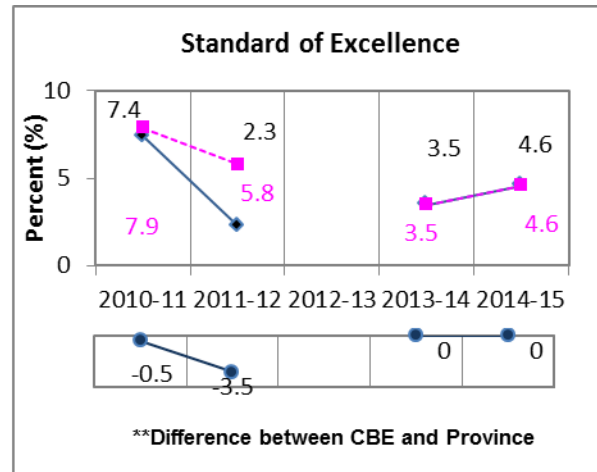

# Grade 9 Knowledge and Employability English Language Arts Results \*All Students Enrolled (Cohort)

\* The **All Students Enrolled (Cohort)** category includes both writers and non-writers. Alberta Education requires jurisdictions to report cohort results.

\*\* A positive difference on the **Difference between CBE and Province** graph indicates the CBE result is higher than that of the province, whereas a negative difference indicates a lower CBE performance.