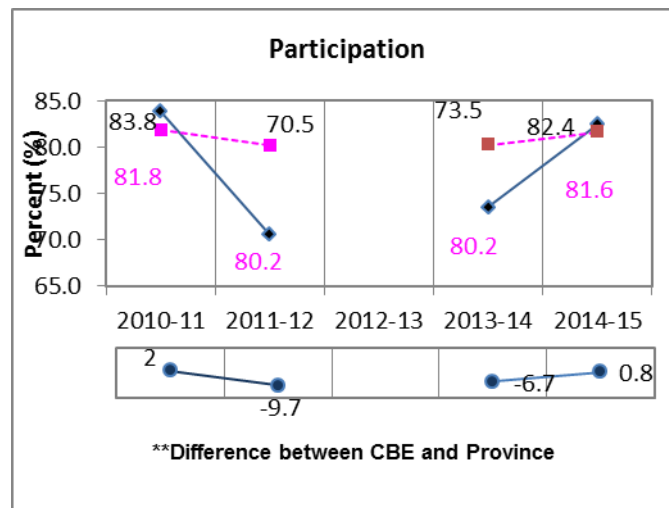

# Grade 9 Knowledge and Employability English Language Arts Results \*All Students Enrolled (Cohort)

\* The **All Students Enrolled (Cohort)** category includes both writers and non-writers. Alberta Education requires jurisdictions to report cohort results.

\*\* A positive difference on the **Difference between CBE and Province** graph indicates the CBE result is higher than that of the province, whereas a negative difference indicates a lower CBE performance.