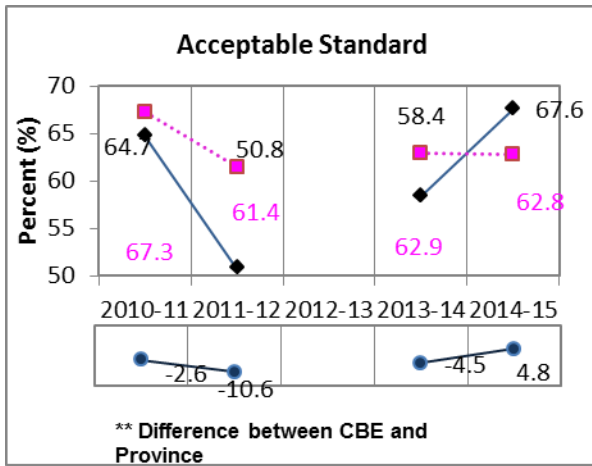

# Grade 9 Knowledge and Employability English Language Arts Results \*All Students Enrolled (Cohort)

\* The **All Students Enrolled (Cohort)** category includes both writers and non-writers. Alberta Education requires jurisdictions to report cohort results.

\*\* A positive difference on the **Difference between CBE and Province** graph indicates the CBE result is higher than that of the province, whereas a negative difference indicates a lower CBE performance.