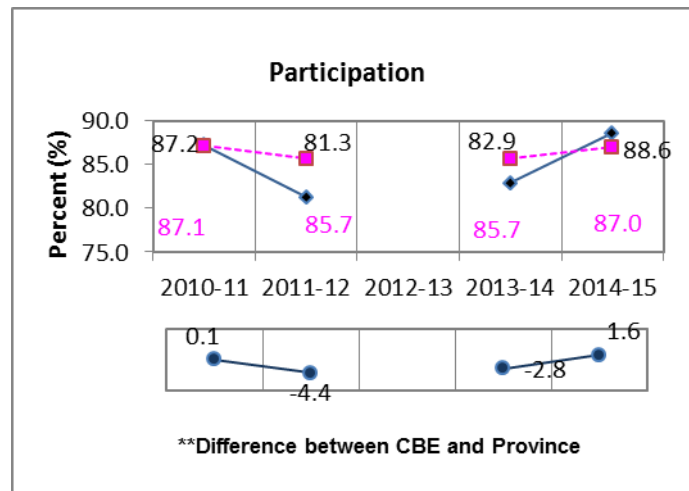

## Grade 9 Knowledge and Employability Science Results \*All Students Enrolled (Cohort)

\* The **All Students Enrolled (Cohort)** category includes both writers and non-writers. Alberta Education requires jurisdictions to report cohort results.

\*\* A positive difference on the **Difference between CBE and Province** graph indicates the CBE result is higher than that of the province, whereas a negative difference indicates a lower CBE performance.