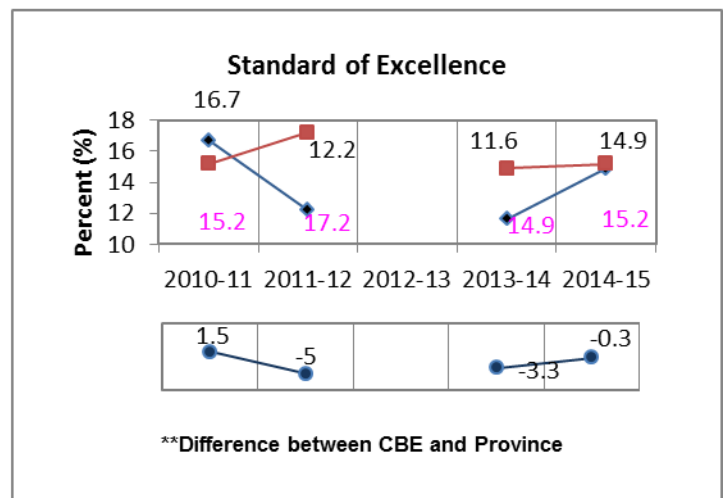

## Grade 9 Knowledge and Employability Science Results \*All Students Enrolled (Cohort)

\* The **All Students Enrolled (Cohort)** category includes both writers and non-writers. Alberta Education requires jurisdictions to report cohort results.

\*\* A positive difference on the **Difference between CBE and Province** graph indicates the CBE result is higher than that of the province, whereas a negative difference indicates a lower CBE performance.