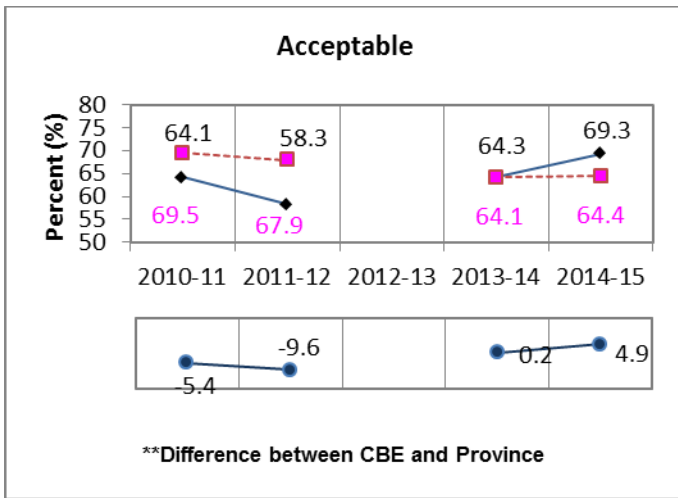

## Grade 9 Knowledge and Employability Science Results \*All Students Enrolled (Cohort)

\* The **All Students Enrolled (Cohort)** category includes both writers and non-writers. Alberta Education requires jurisdictions to report cohort results.

\*\* A positive difference on the **Difference between CBE and Province** graph indicates the CBE result is higher than that of the province, whereas a negative difference indicates a lower CBE performance.