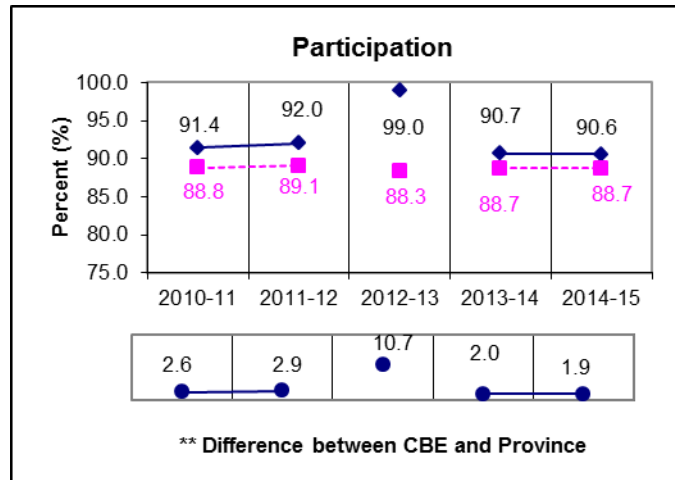

Grade 9 Social Studies Results *All Students Enrolled (Cohort)

* The **All Students Enrolled (Cohort)** category includes both writers and non-writers. Alberta Education requires jurisdictions to report cohort results.

** A positive difference on the **Difference between CBE and Province** graph indicates the CBE result is higher than that of the province, whereas a negative difference indicates a lower CBE performance.