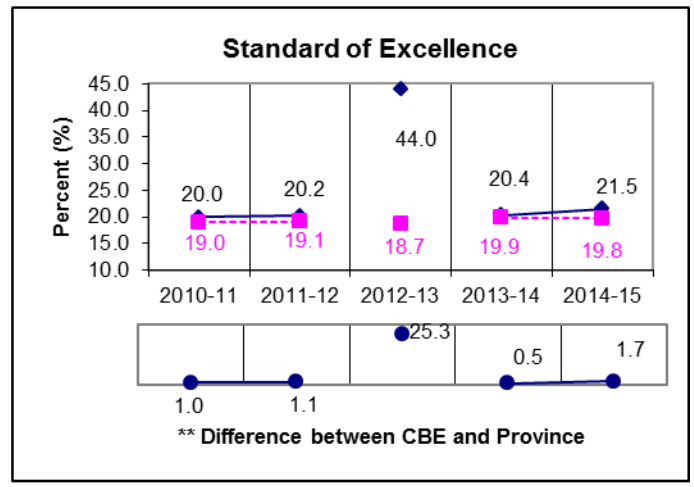

Grade 9 Social Studies Results *All Students Enrolled (Cohort)

* The **All Students Enrolled (Cohort)** category includes both writers and non-writers. Alberta Education requires jurisdictions to report cohort results.

** A positive difference on the **Difference between CBE and Province** graph indicates the CBE result is higher than that of the province, whereas a negative difference indicates a lower CBE performance.