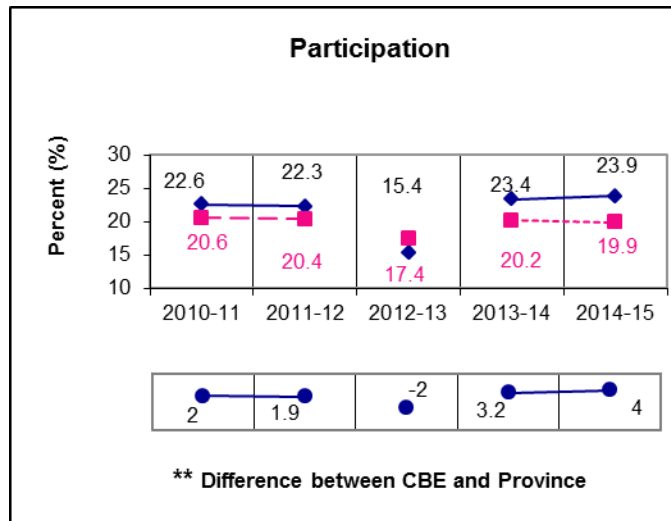

Physics 30

** A positive difference on the **Difference between CBE and Province** graph indicates the CBE result is higher than that of the province, whereas a negative difference indicates a lower CBE performance.

NOTE: It is important to note that participation in this diploma exam was substantially impacted by the flooding in June 2013. Extreme caution should be used when interpreting trends over time.