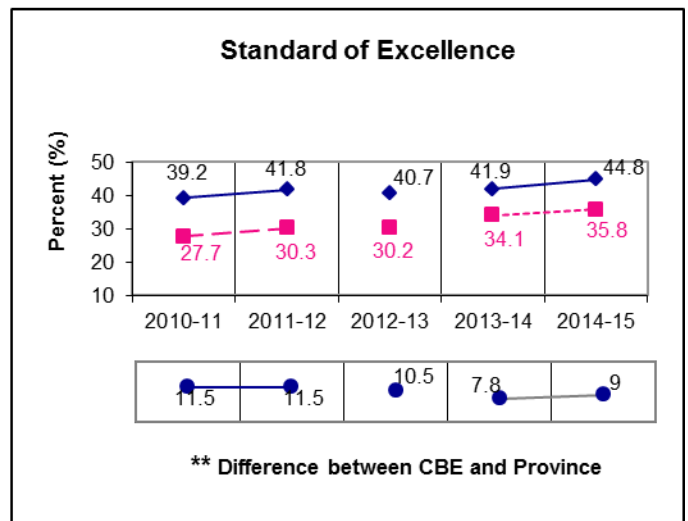

Physics 30

** A positive difference on the **Difference between CBE and Province** graph indicates the CBE result is higher than that of the province, whereas a negative difference indicates a lower CBE performance.

NOTE: It is important to note that participation in this diploma exam was substantially impacted by the flooding in June 2013. Extreme caution should be used when interpreting trends over time.