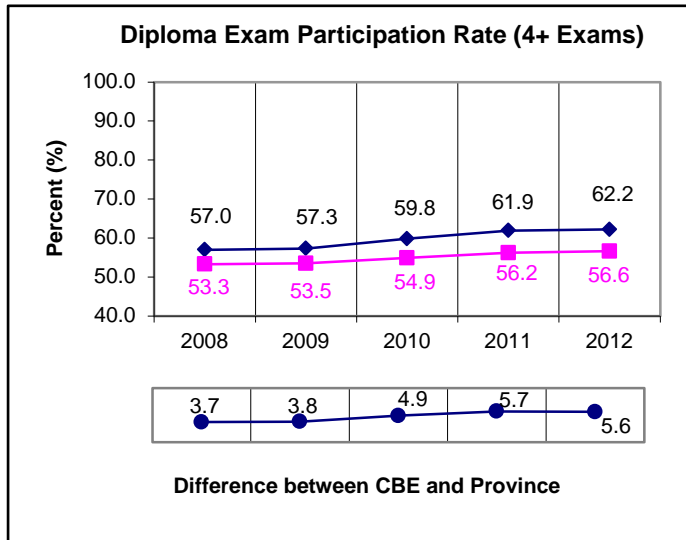

## Diploma Exam Participation (4+ Exams)\*

Reporting Year: 2011/2012

\* Students from the Grade 10 Cohort are included in the diploma examination participation rate if they have written 4 or more diploma examinations within 3 years of starting Grade 10. Any one examination in each of English Language Arts, French Language Arts/Français, Mathematics and Social Studies subject areas is considered, as are Biology 30, Chemistry 30, Physics 30 and Science 30.