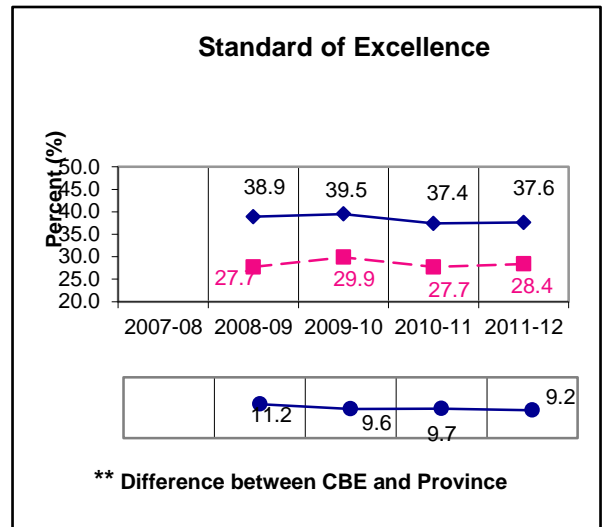

Chemistry 30

NOTE:

A positive difference on the Difference between CBE and Province graph indicates the CBE result is higher than that of the province, whereas a negative difference indicates a lower CBE performance.