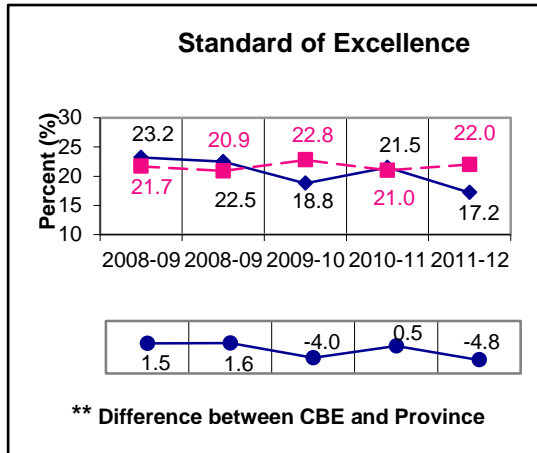

Science 30

NOTE:

A positive difference on the Difference between CBE and Province graph indicates the CBE result is higher than that of the province, whereas a negative difference indicates a lower CBE performance.