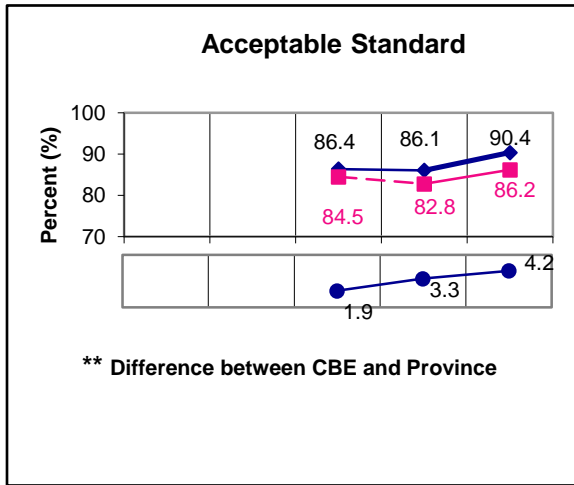

#### NOTE:

A positive difference on the Difference between CBE and Province graph indicates the CBE result is higher than that of the province, whereas a negative difference indicates a lower CBE performance.