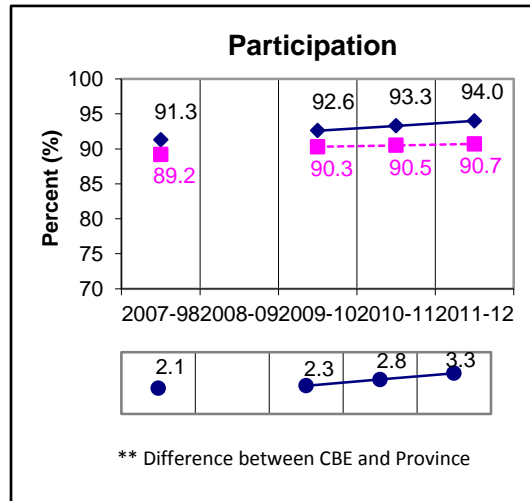

# Grade 6 Social Studies Results

\*All Students Enrolled (Cohort)

Note:

\* The **All Students Enrolled (Cohort)** category includes both writers and non-writers. Alberta Education requires jurisdictions to report cohort results.

\*\* A positive difference on the **Difference between CBE and Province** graph indicates the CBE result is higher than that of the province, whereas a negative difference indicates a lower CBE performance.