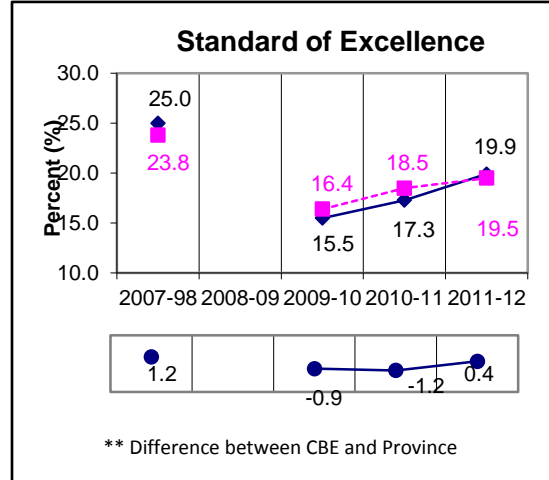

# Grade 6 Social Studies Results

\*All Students Enrolled (Cohort)

Note:

\* The **All Students Enrolled (Cohort)** category includes both writers and non-writers. Alberta Education requires jurisdictions to report cohort results.

\*\* A positive difference on the **Difference between CBE and Province** graph indicates the CBE result is higher than that of the province, whereas a negative difference indicates a lower CBE performance.