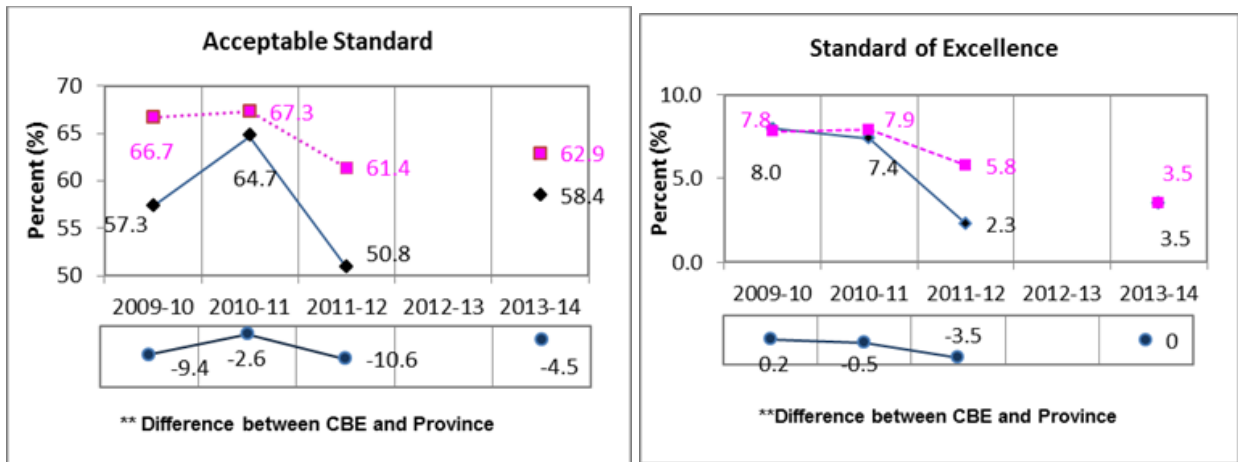

## Grade 9 Knowledge and Employability English Language Arts Results \*All Students Enrolled (Cohort)

\* The **All Students Enrolled (Cohort)** category includes both writers and non-writers. Alberta Education requires jurisdictions to report cohort results.

\*\* A positive difference on the **Difference between CBE and Province** graph indicates the CBE result is higher than that of the province, whereas a negative difference indicates a lower CBE performance.