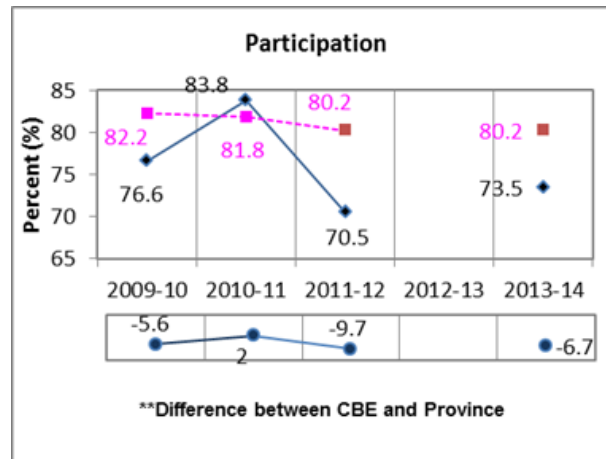

## Grade 9 Knowledge and Employability English Language Arts Results \*All Students Enrolled (Cohort)

\* The **All Students Enrolled (Cohort)** category includes both writers and non-writers. Alberta Education requires jurisdictions to report cohort results.

\*\* A positive difference on the **Difference between CBE and Province** graph indicates the CBE result is higher than that of the province, whereas a negative difference indicates a lower CBE performance.