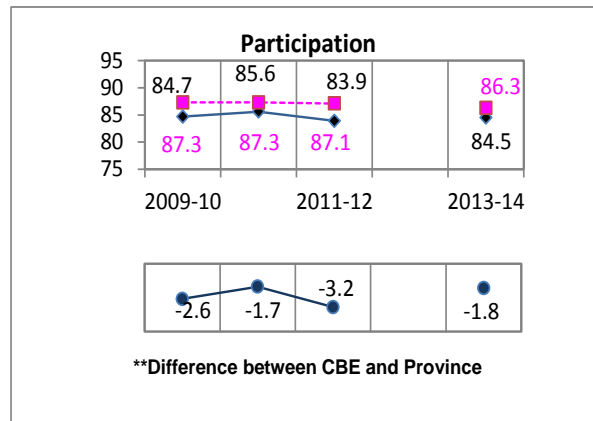

Grade 9 Knowledge and Employability Mathematics Results *All Students Enrolled (Cohort)

* The **All Students Enrolled (Cohort)** category includes both writers and non-writers. Alberta Education requires jurisdictions to report cohort results.

** A positive difference on the **Difference between CBE and Province** graph indicates the CBE result is higher than that of the province, whereas a negative difference indicates a lower CBE performance.