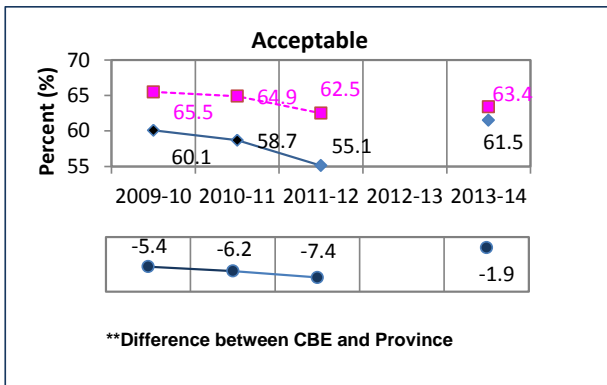

Grade 9 Knowledge and Employability Mathematics Results *All Students Enrolled (Cohort)

* The **All Students Enrolled (Cohort)** category includes both writers and non-writers. Alberta Education requires jurisdictions to report cohort results.

** A positive difference on the **Difference between CBE and Province** graph indicates the CBE result is higher than that of the province, whereas a negative difference indicates a lower CBE performance.