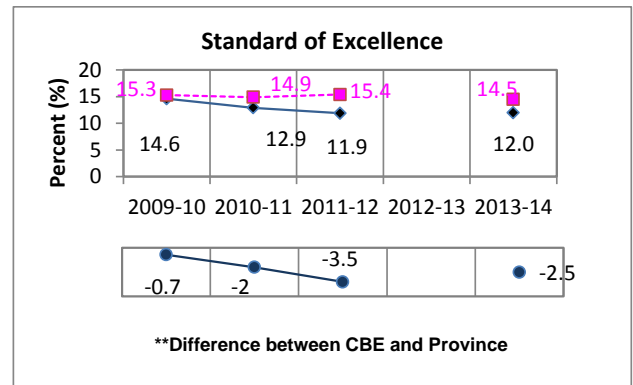

Grade 9 Knowledge and Employability Mathematics Results *All Students Enrolled (Cohort)

* The **All Students Enrolled (Cohort)** category includes both writers and non-writers. Alberta Education requires jurisdictions to report cohort results.

** A positive difference on the **Difference between CBE and Province** graph indicates the CBE result is higher than that of the province, whereas a negative difference indicates a lower CBE performance.