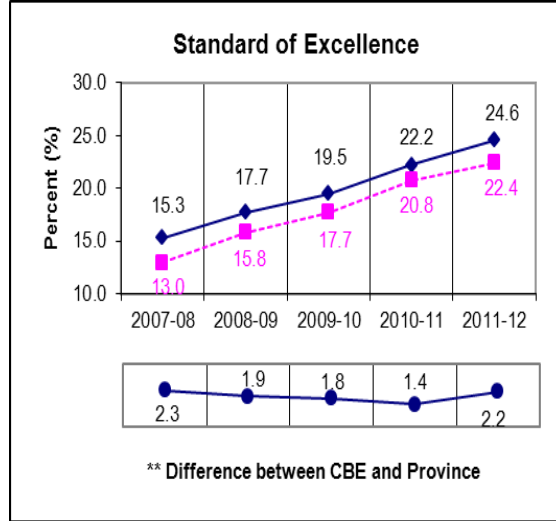

Grade 9 Science Results

*All Students Enrolled (Cohort)

Note:

* The **All Students Enrolled (Cohort)** category includes both writers and non-writers. Alberta Education requires jurisdictions to report cohort results.

** A positive difference on the **Difference between CBE and Province** graph indicates the CBE result is higher than that of the province, whereas a negative difference indicates a lower CBE performance.