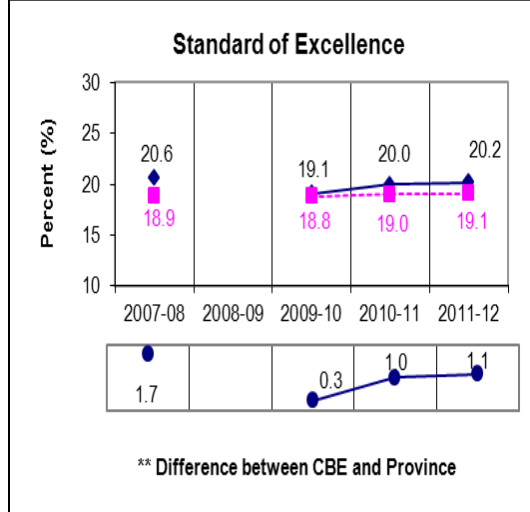

Grade 9 Social Studies Results

*All Students Enrolled (Cohort)

Note:

* The **All Students Enrolled (Cohort)** category includes both writers and non-writers. Alberta Education requires jurisdictions to report cohort results.

** A positive difference on the **Difference between CBE and Province** graph indicates the CBE result is higher than that of the province, whereas a negative difference indicates a lower CBE performance.