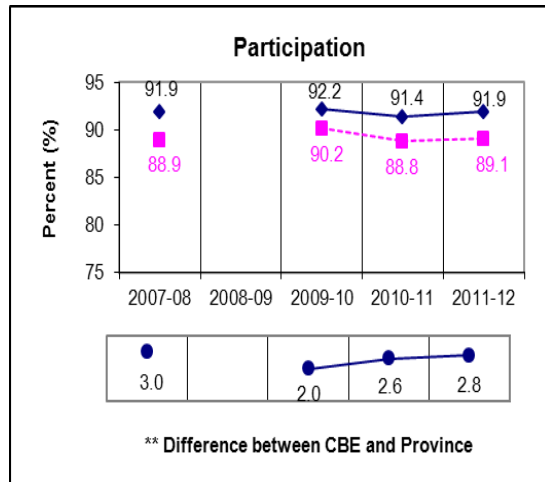

Grade 9 Social Studies Results

*All Students Enrolled (Cohort)

Note:

* The **All Students Enrolled (Cohort)** category includes both writers and non-writers. Alberta Education requires jurisdictions to report cohort results.

** A positive difference on the **Difference between CBE and Province** graph indicates the CBE result is higher than that of the province, whereas a negative difference indicates a lower CBE performance.