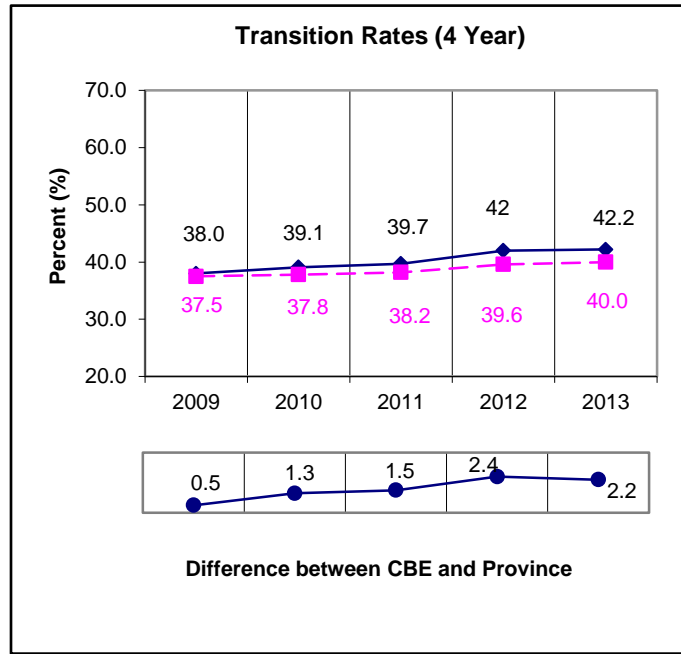

# High School to Post Secondary Transition Rate\*

Reporting Year:2012/ 2013

\* Students from the Grade 10 Cohort are counted as post-secondary students if they are registered in a post-secondary-level program at an Alberta post-secondary institution or if they are registered in an apprenticeship program in Alberta.