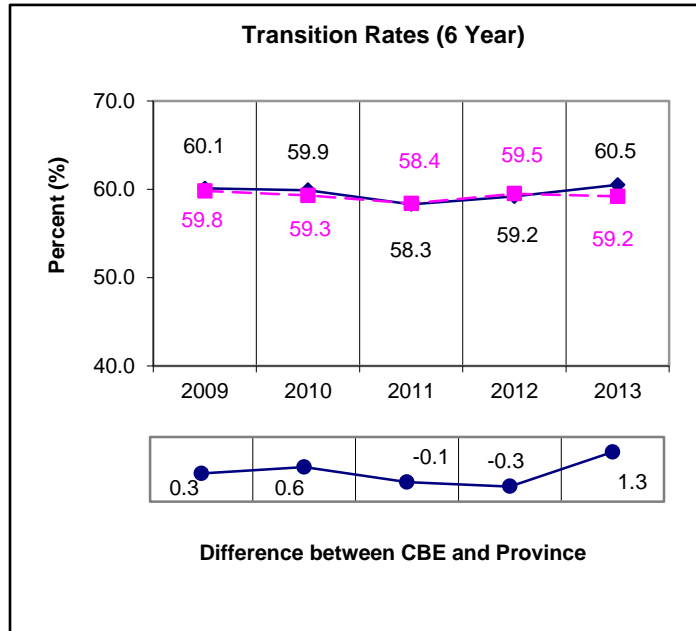

# High School to Post Secondary Transition Rate\*

Reporting Year:2012/ 2013

\* Students from the Grade 10 Cohort are counted as post-secondary students if they are registered in a post-secondary-level program at an Alberta post-secondary institution or if they are registered in an apprenticeship program in Alberta.