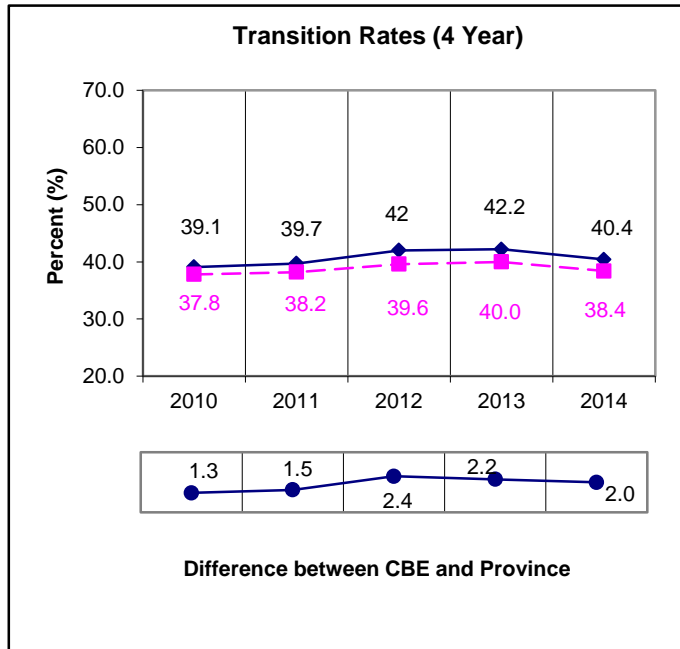

High School to Post Secondary Transition Rate*

Reporting Year: 2013/2014

* Students from the Grade 10 Cohort are counted as post-secondary students if they are registered in a post-secondary-level program at an Alberta post-secondary institution or if they are registered in an apprenticeship program in Alberta.