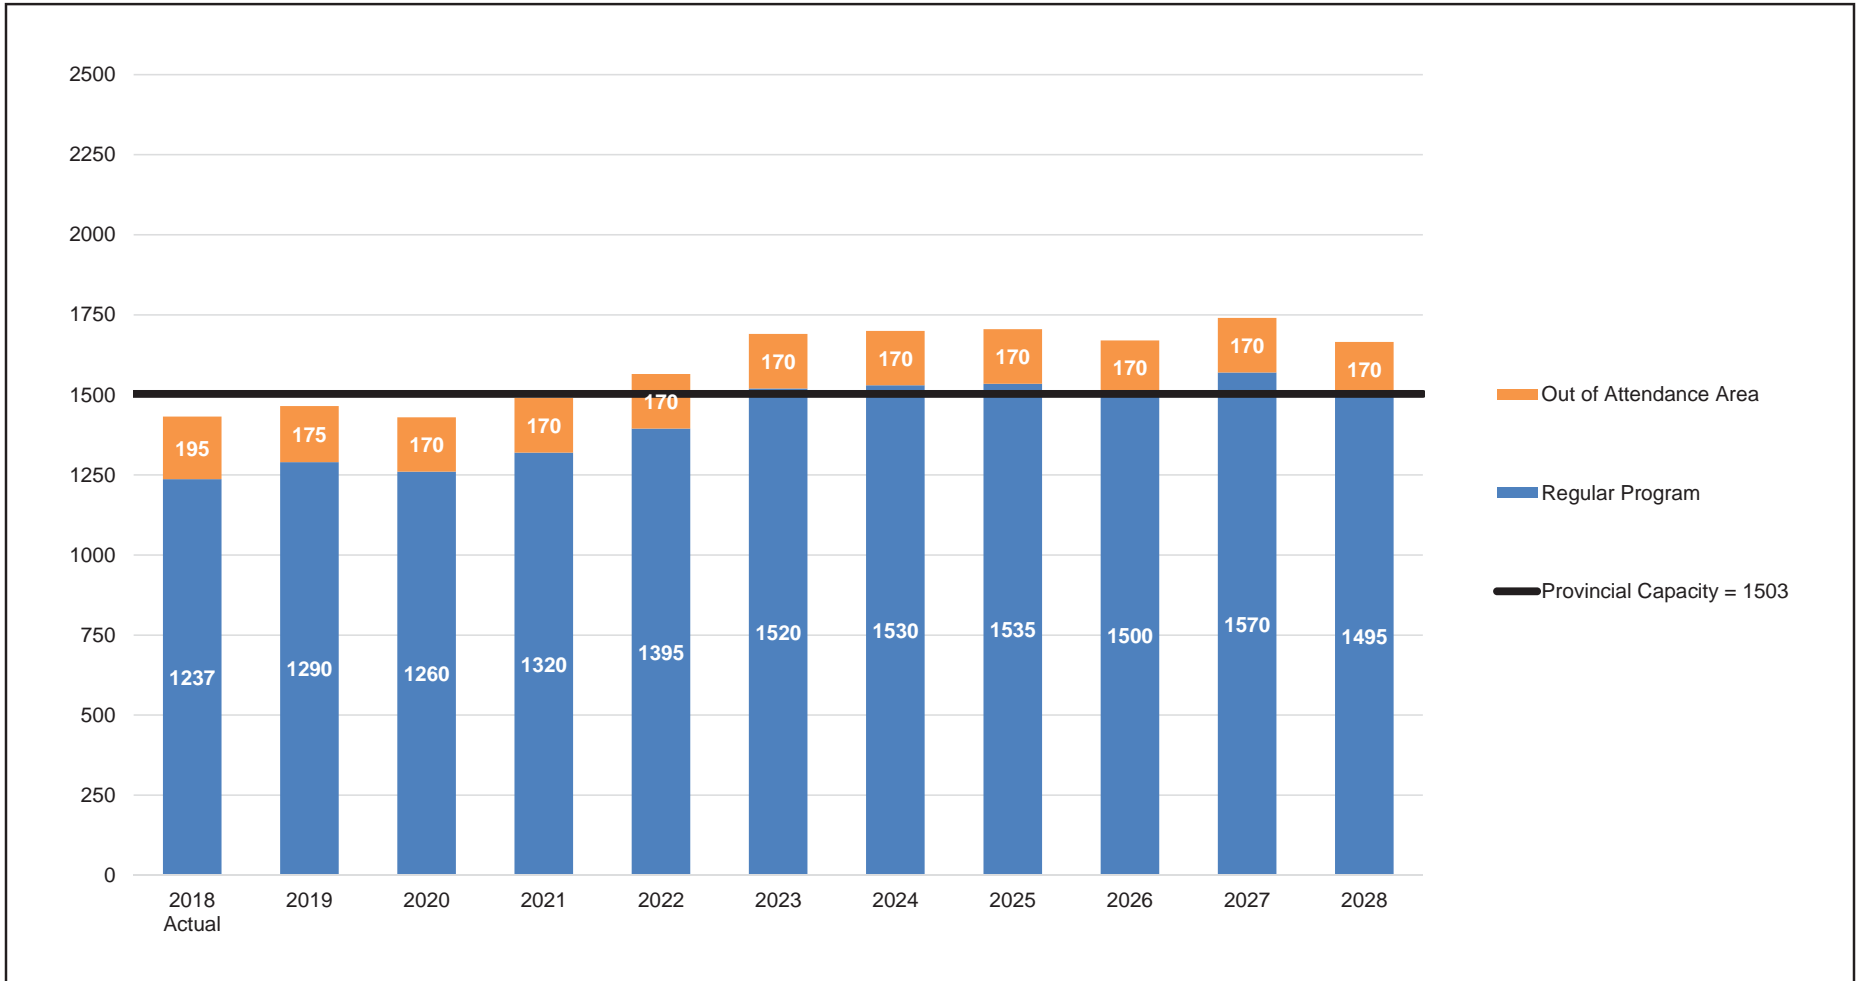

10 Year Enrolment Projection Grade 10 - 12 Regular Program