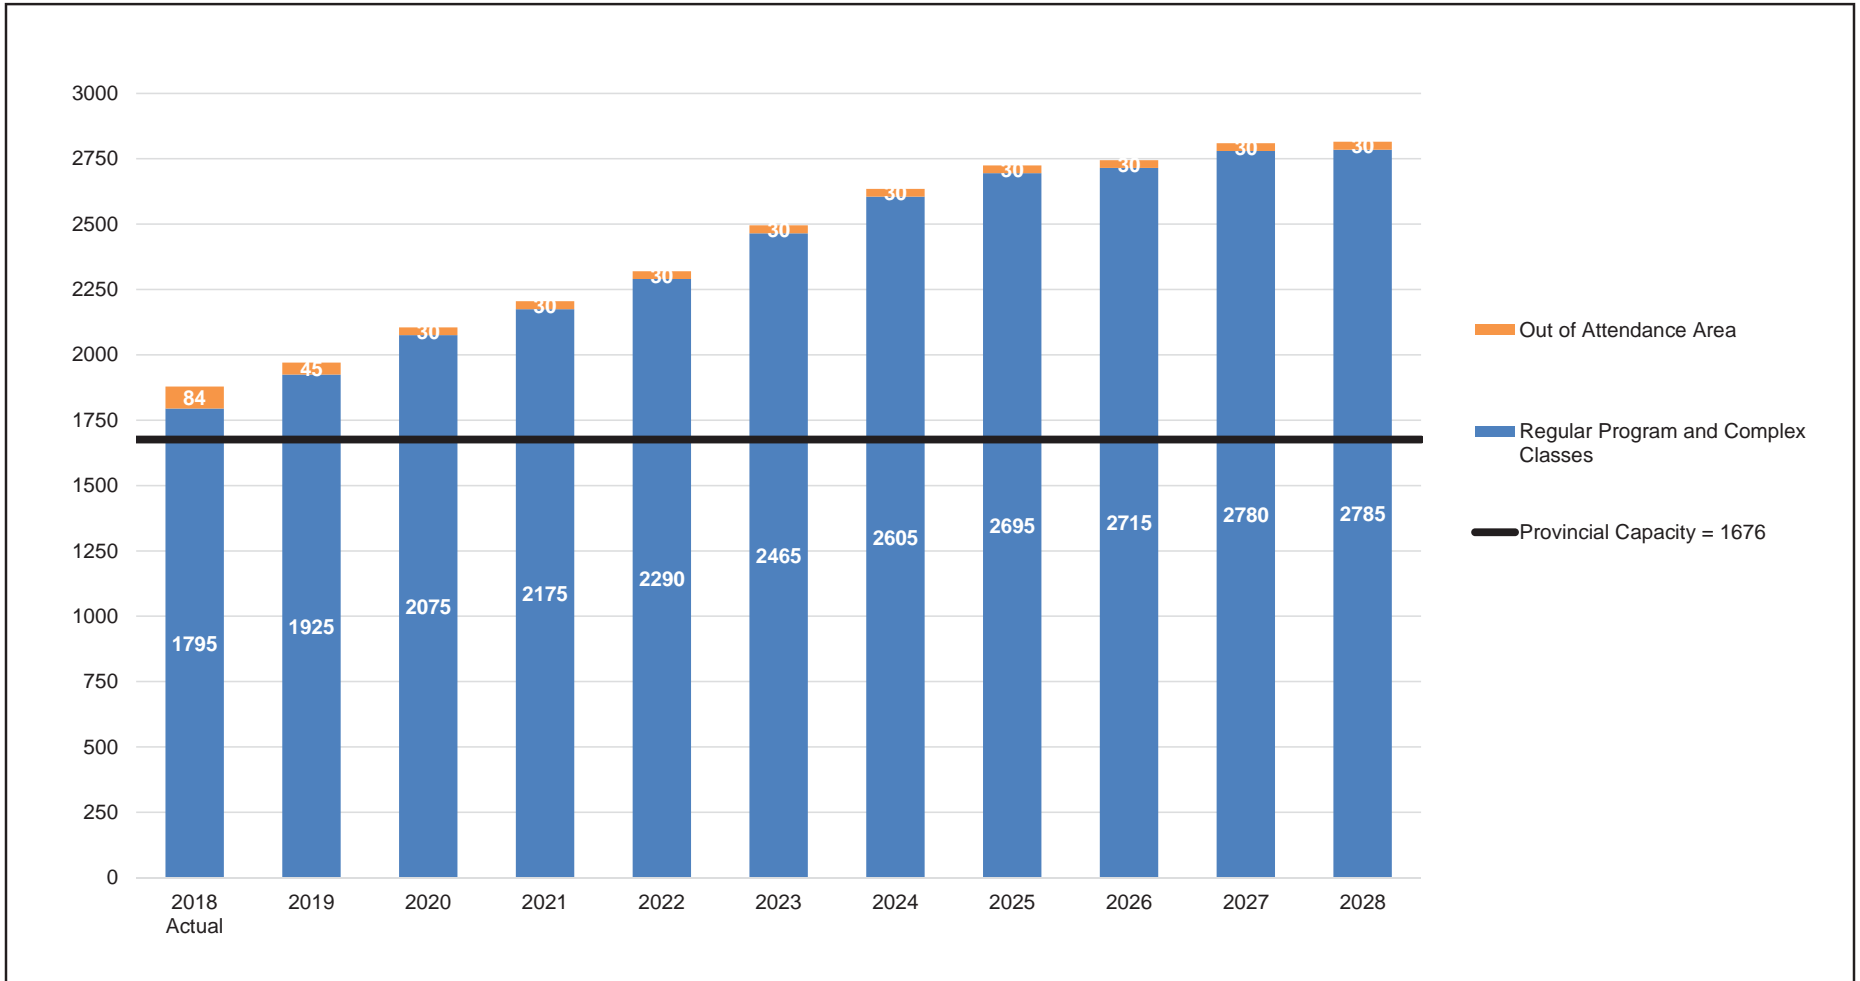

Ernest Manning High School

10 Year Enrolment Projection

Grade 10 - 12 Regular Program