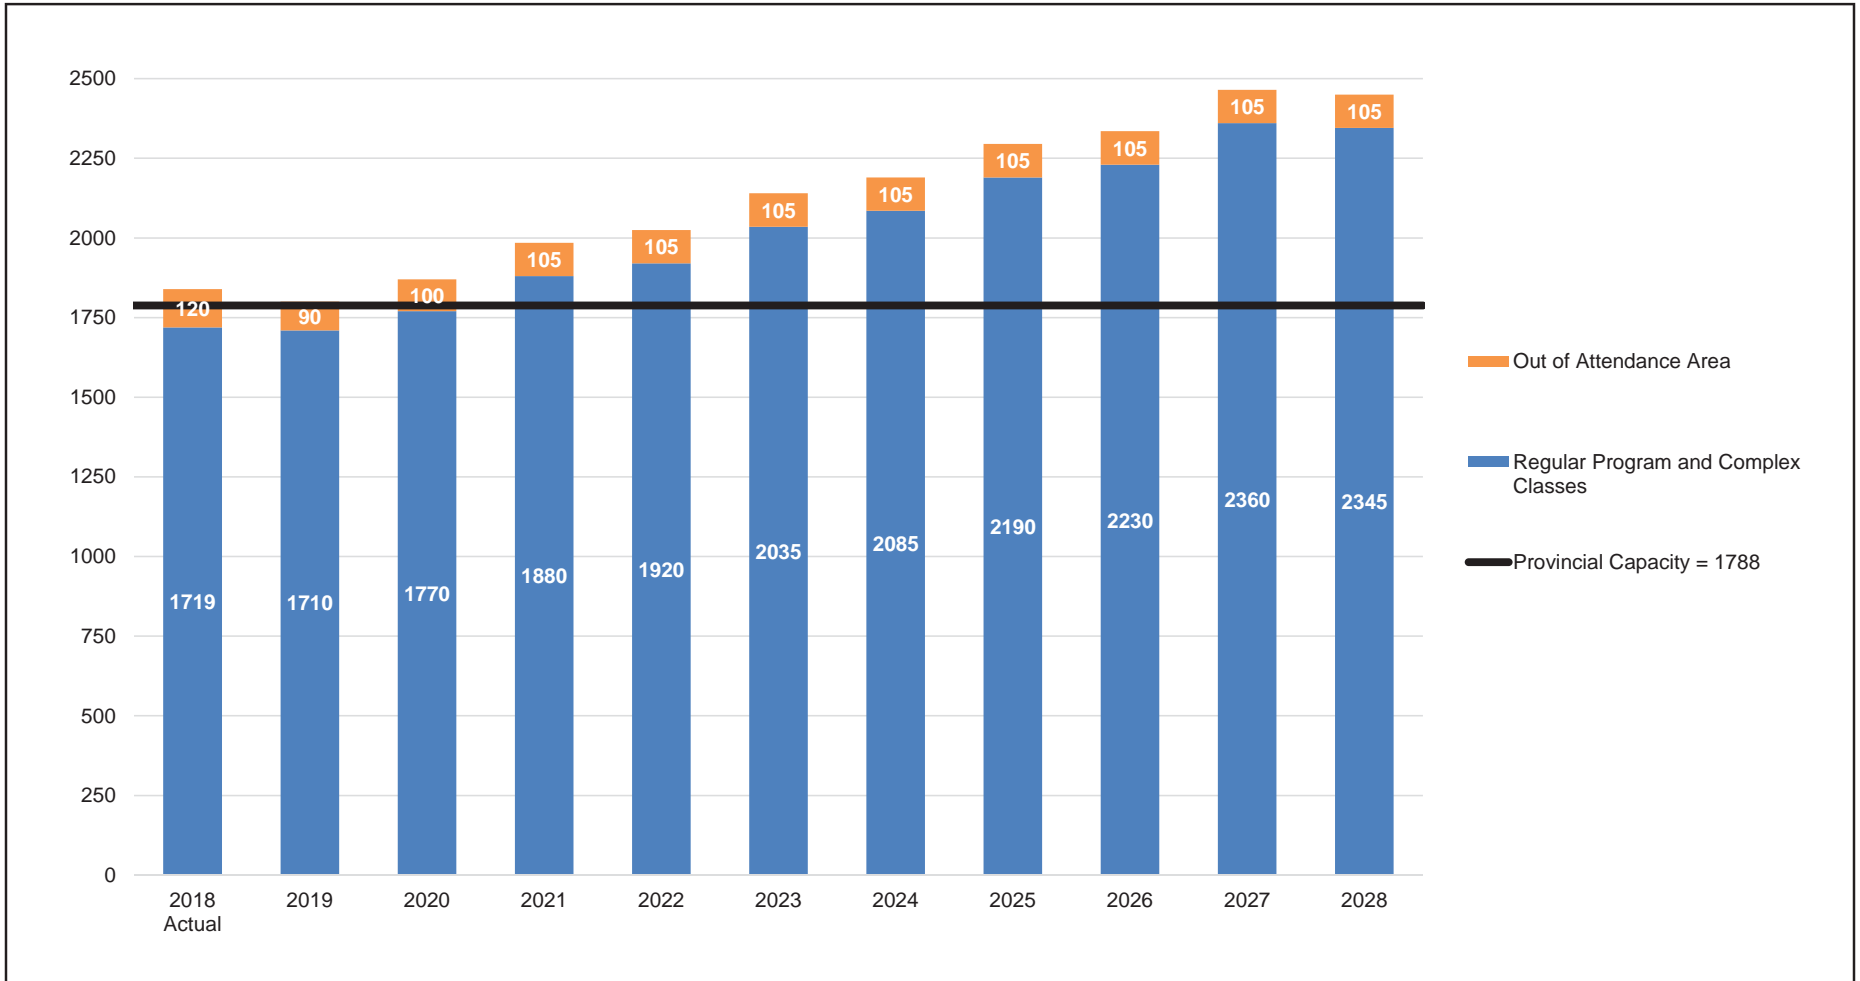

10 Year Enrolment Projection Grade 10 - 12 Regular Program