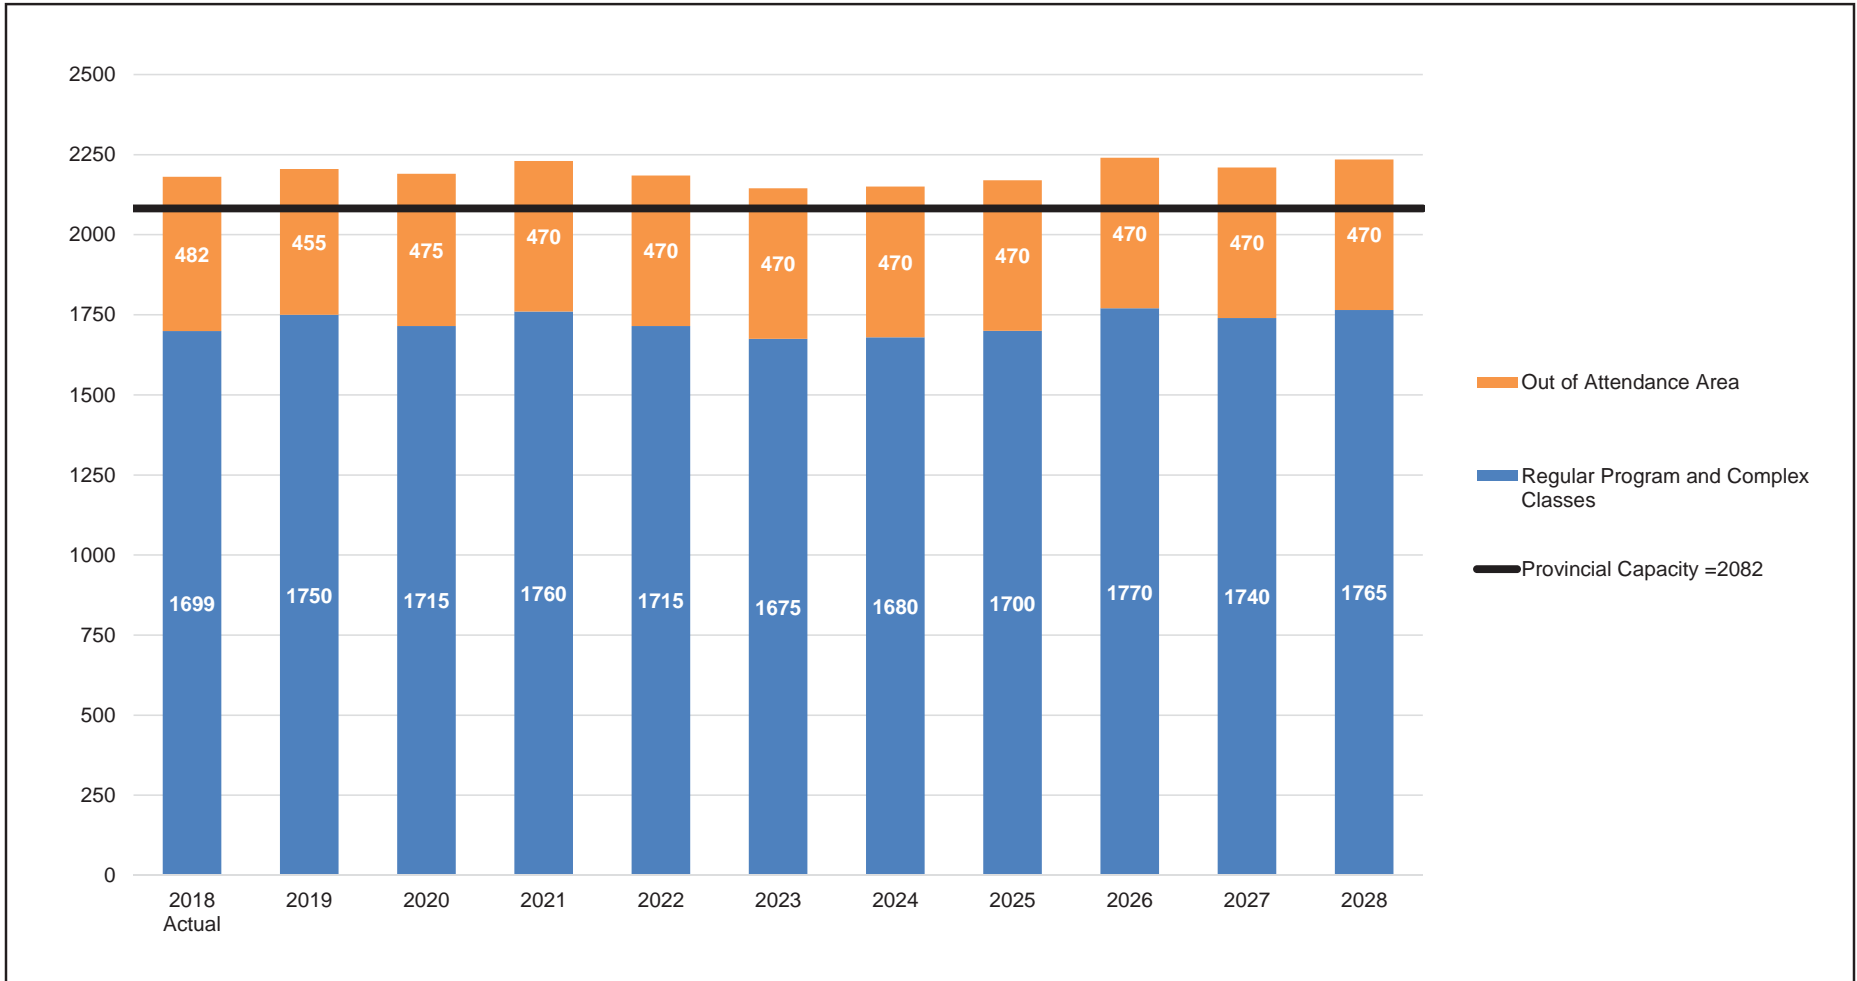

10 Year Enrolment Projection Grade 10 - 12 Regular Program