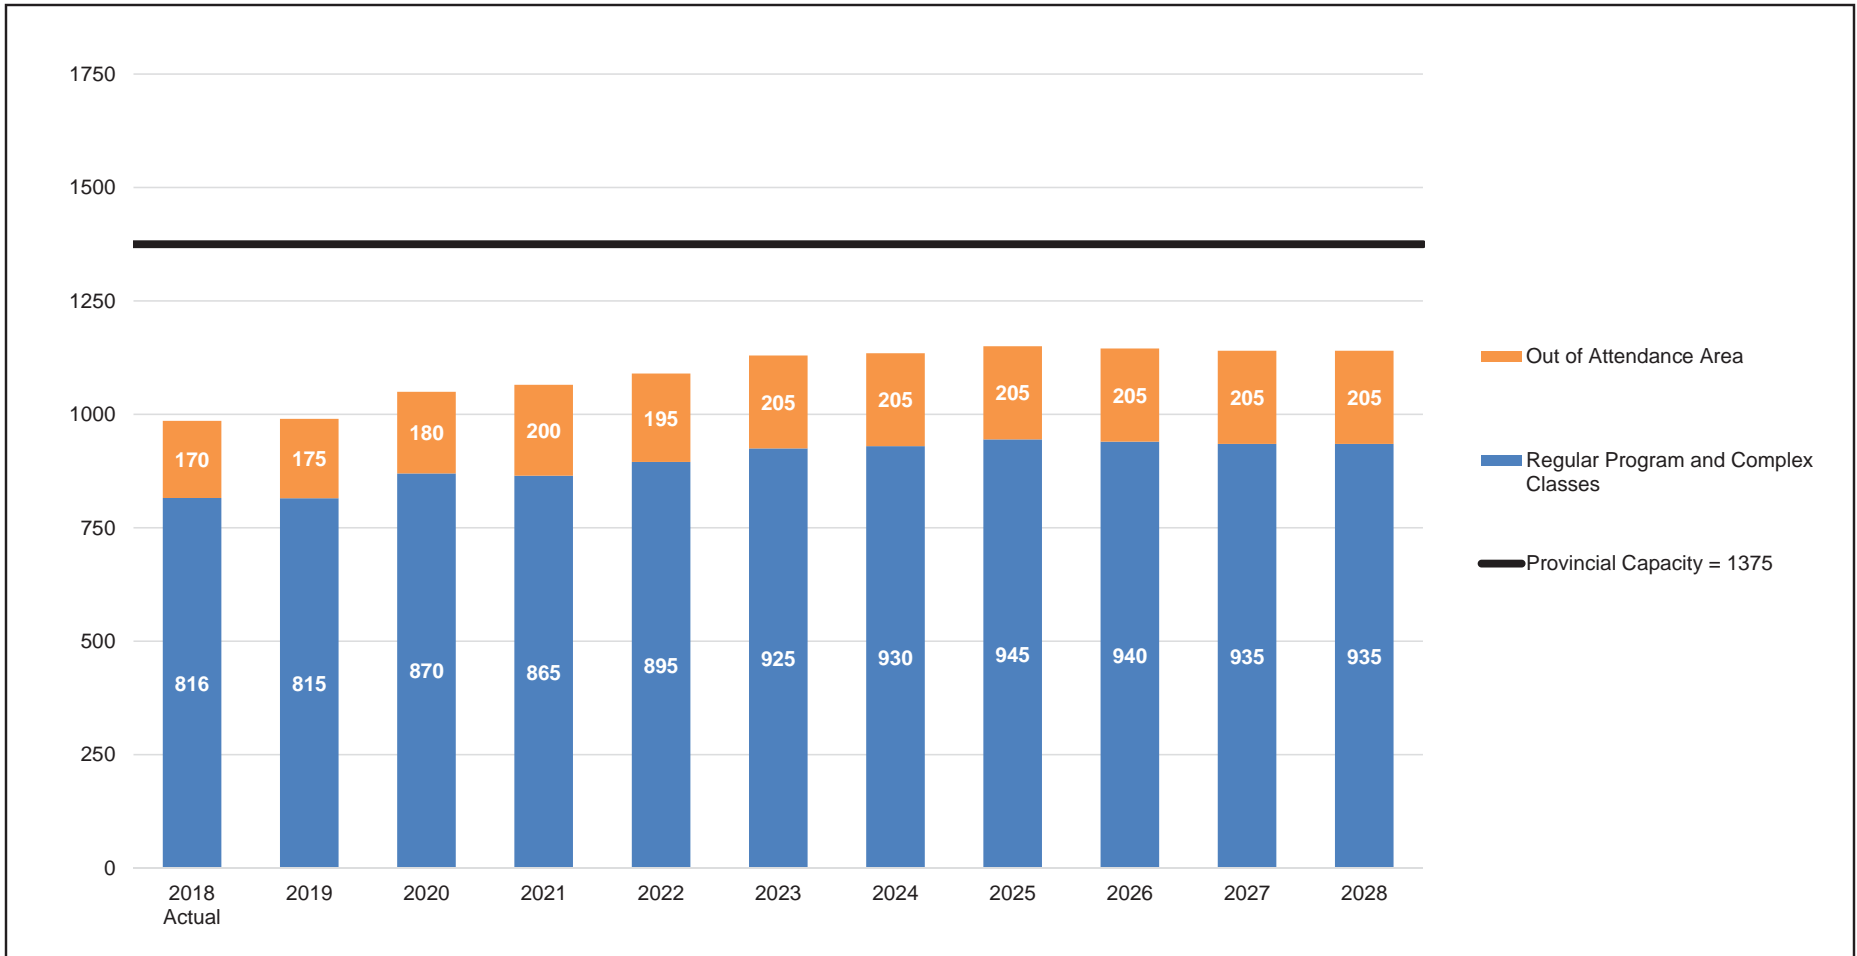

10 Year Enrolment Projection Grade 7 - 12 Regular Program

Note: Country Hills - South will move to the North High School when it opens. Projected enrolment is less than 3 students per grade and the impact is negligible.