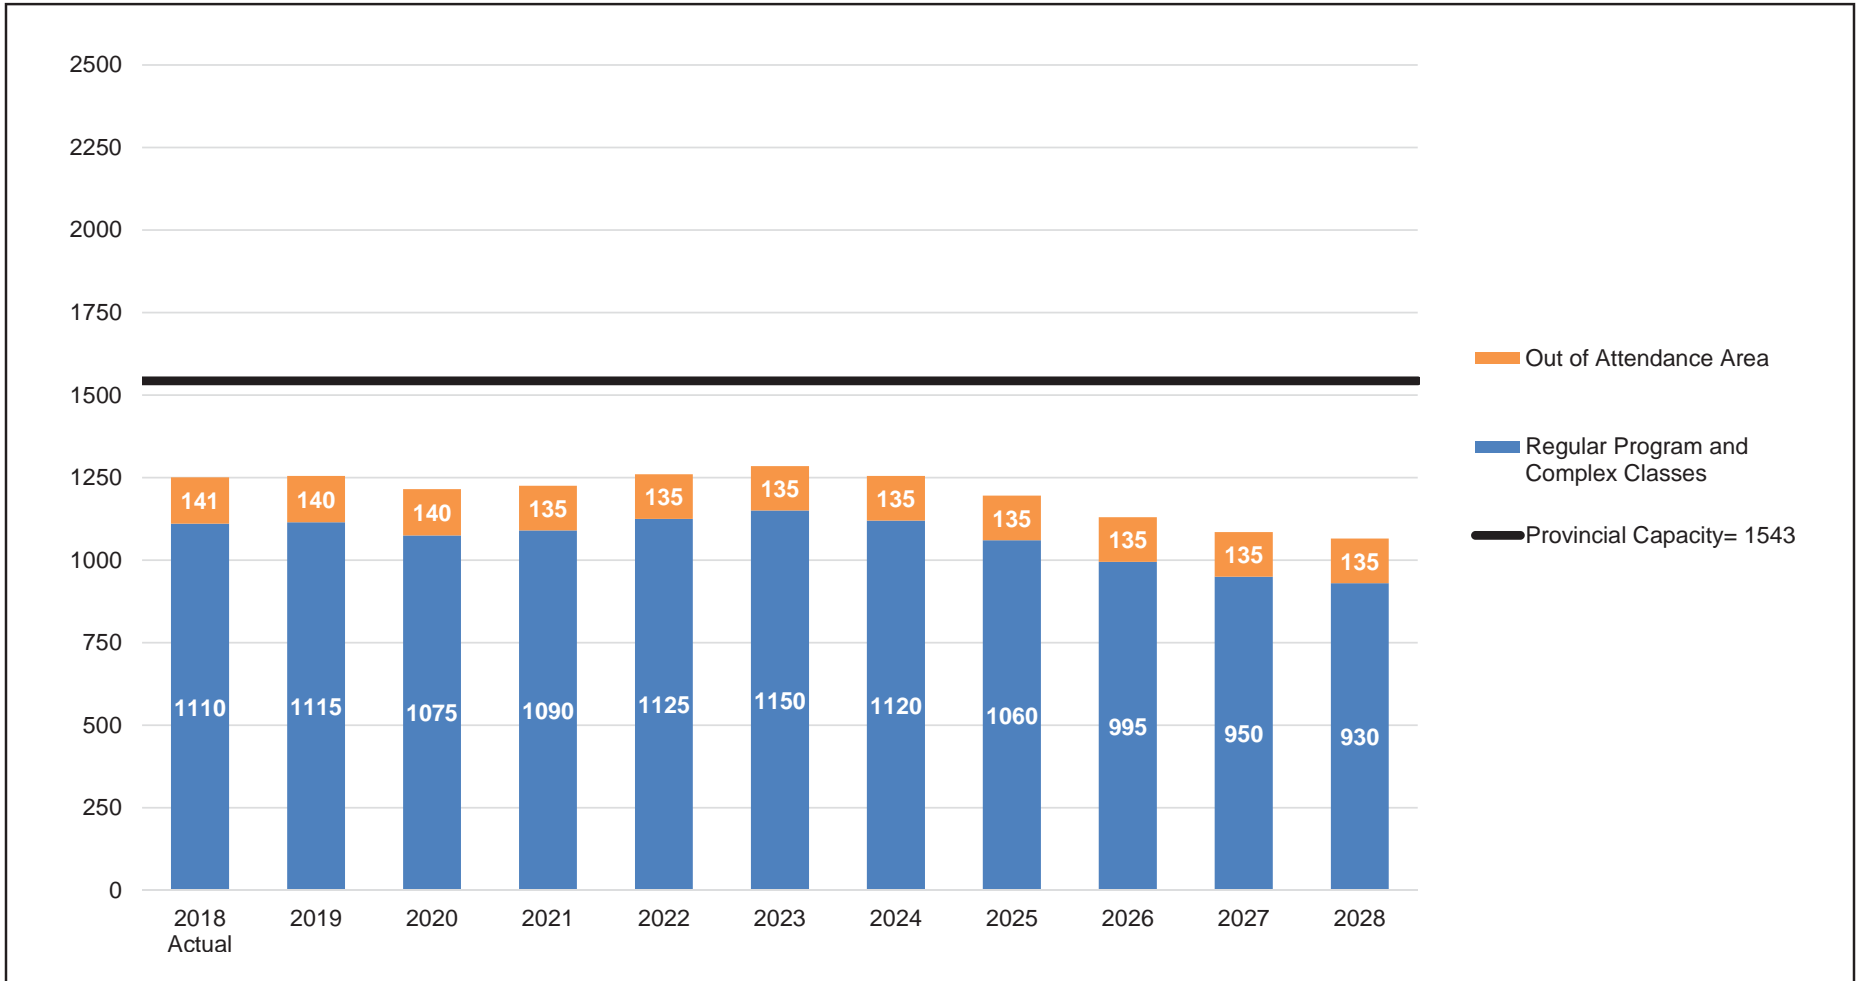

10 Year Enrolment Projection

Grade 10 - 12 Regular Program