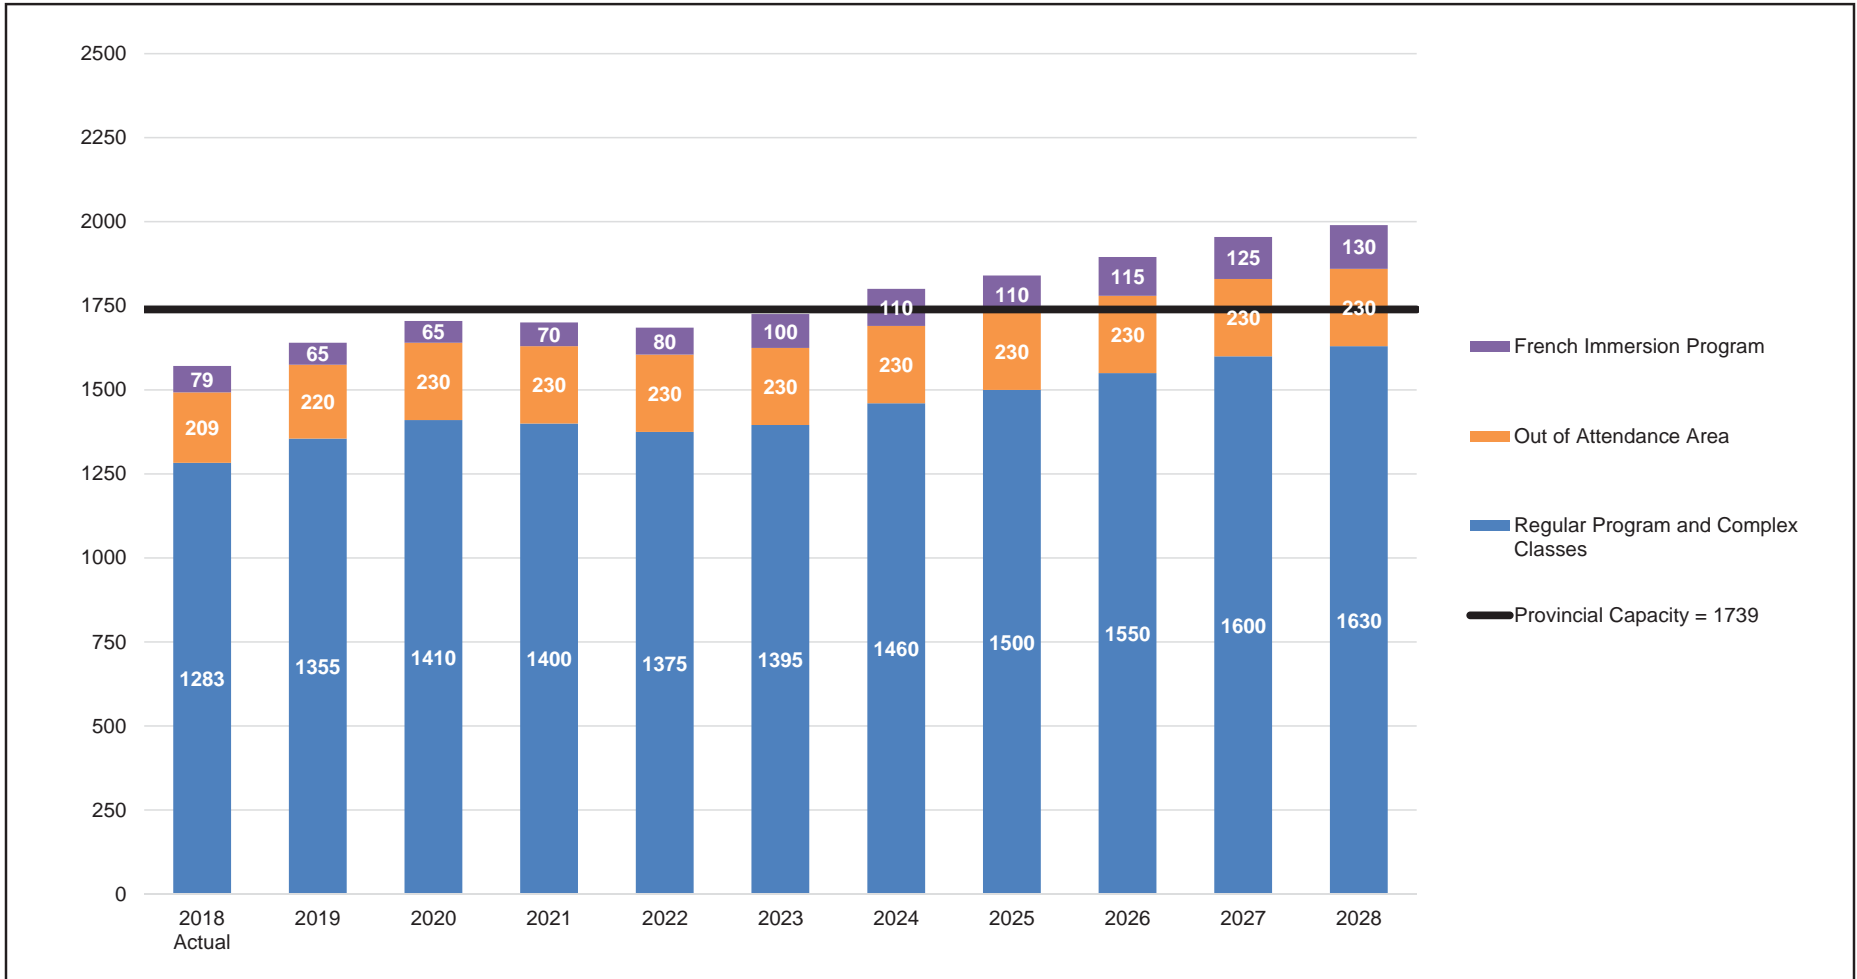

10 Year Enrolment Projection

Grade 10 - 12 Regular Program, 10 - 12 French Immersion Program