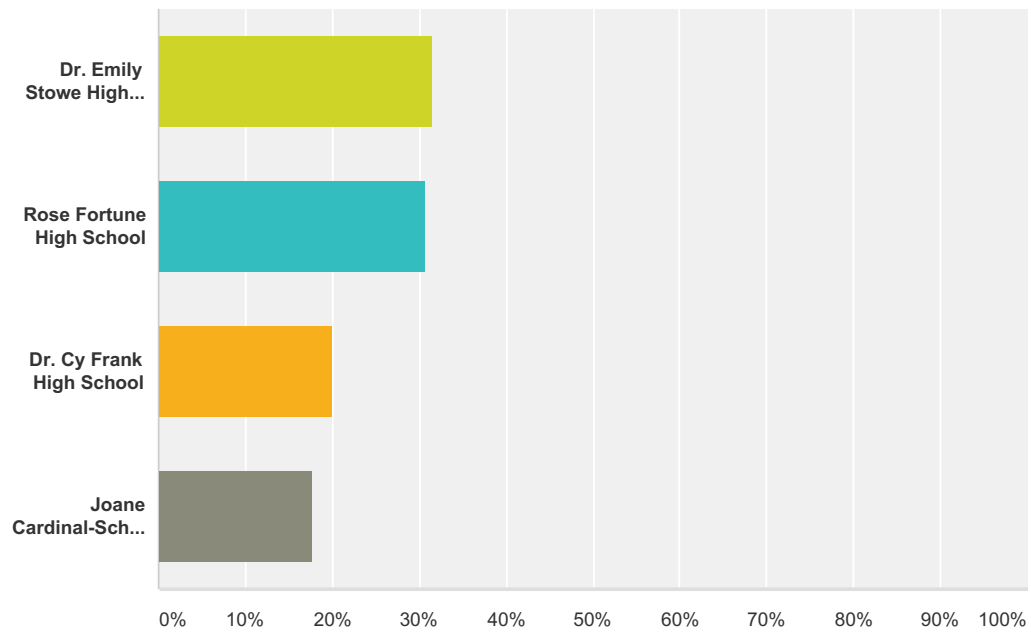

Naming Survey for Southeast High School

**Q2 My first choice for the name of the new high school in Southeast Calgary is:**

Answered: 2,522 Skipped: 71

Answer Choices	Responses
Dr. Emily Stowe High School	41.71% 1,052
Rose Fortune High School	24.15% 609
Dr. Cy Frank High School	21.29% 537
Joane Cardinal-Schubert High School	12.85% 324
<b>Total</b>	<b>2,522</b>

### Q3 My second choice for the name of the new high school in Southeast Calgary is:

Answered: 2,494 Skipped: 99

Answer Choices	Responses
Dr. Emily Stowe High School	31.56% 787
Rose Fortune High School	30.75% 767
Dr. Cy Frank High School	20.01% 499
Joane Cardinal-Schubert High School	17.68% 441
<b>Total</b>	<b>2,494</b>