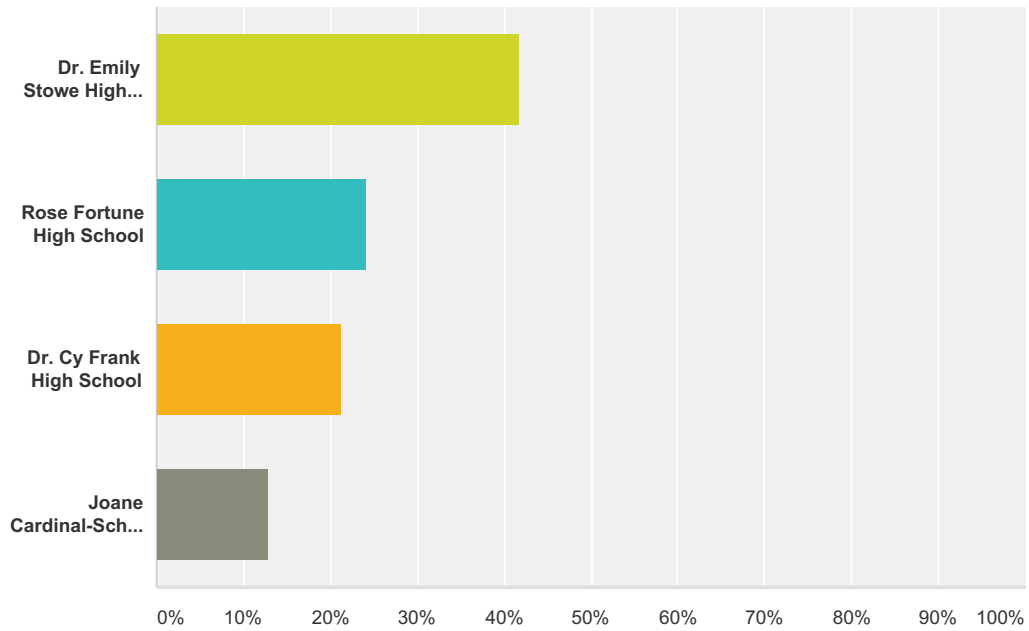

## Q1 Your relationship to the school:

Answered: 2,571 Skipped: 22

Answer Choices	Responses
Current Student	5.76% 148
Staff Member	1.17% 30
Parent	63.28% 1,627
Community Member	29.79% 766
<b>Total</b>	<b>2,571</b>

Naming Survey for Southeast High School

**Q2 My first choice for the name of the new high school in Southeast Calgary is:**

Answered: 2,522 Skipped: 71

Answer Choices	Responses
Dr. Emily Stowe High School	41.71% 1,052
Rose Fortune High School	24.15% 609
Dr. Cy Frank High School	21.29% 537
Joane Cardinal-Schubert High School	12.85% 324
<b>Total</b>	<b>2,522</b>

### Q3 My second choice for the name of the new high school in Southeast Calgary is:

Answered: 2,494 Skipped: 99

Answer Choices	Responses
Dr. Emily Stowe High School	31.56% 787
Rose Fortune High School	30.75% 767
Dr. Cy Frank High School	20.01% 499
Joane Cardinal-Schubert High School	17.68% 441
<b>Total</b>	<b>2,494</b>