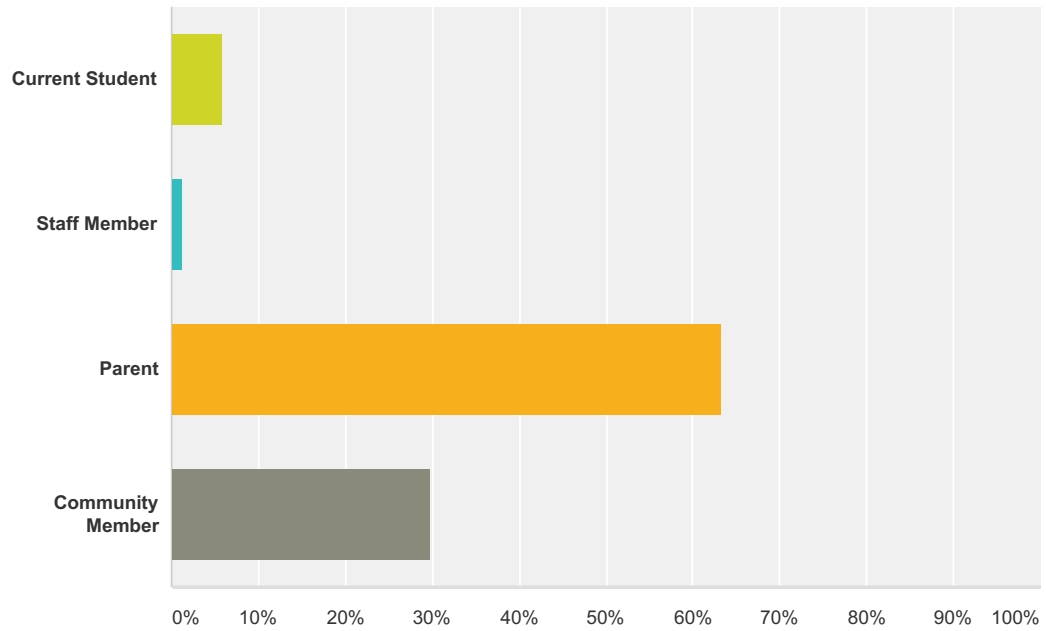

# Naming Survey for Southeast High School

## Q1 Your relationship to the school:

Answered: 2,571 Skipped: 22

Answer Choices	Responses
Current Student	5.76% 148
Staff Member	1.17% 30
Parent	63.28% 1,627
Community Member	29.79% 766
<b>Total</b>	<b>2,571</b>