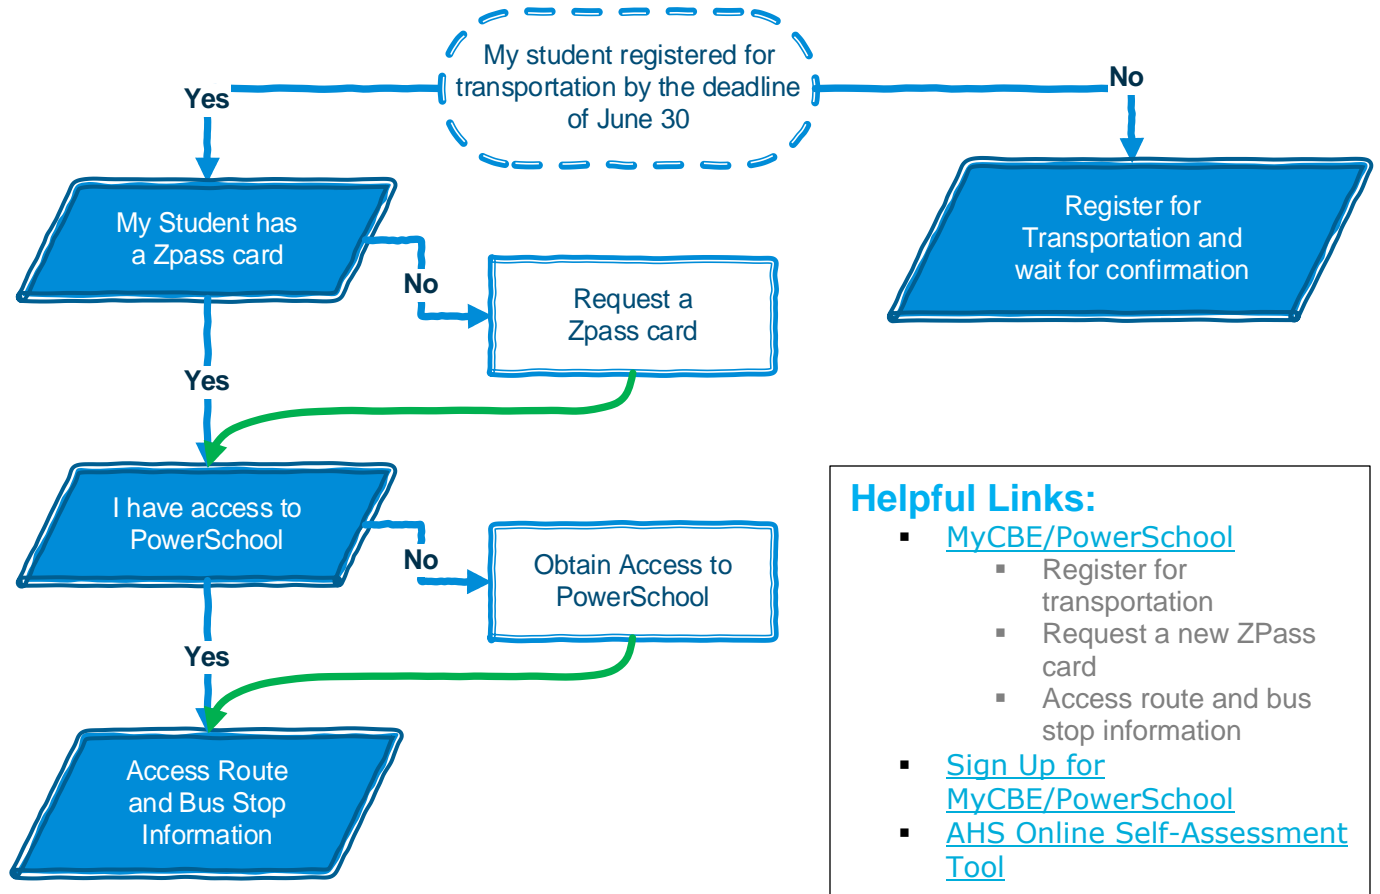

Before the School Year Starts

Before Riding the Bus

Riding the Bus Checklist

- Students wear a mask
- Students stay 2 metres away from other students (not in their household) while at the bus stop
- Students use their ZPass card to scan on and off the bus
- Students load back to front
- Students sit in their assigned seat (bus driver will have details)
- Students unload front to back.