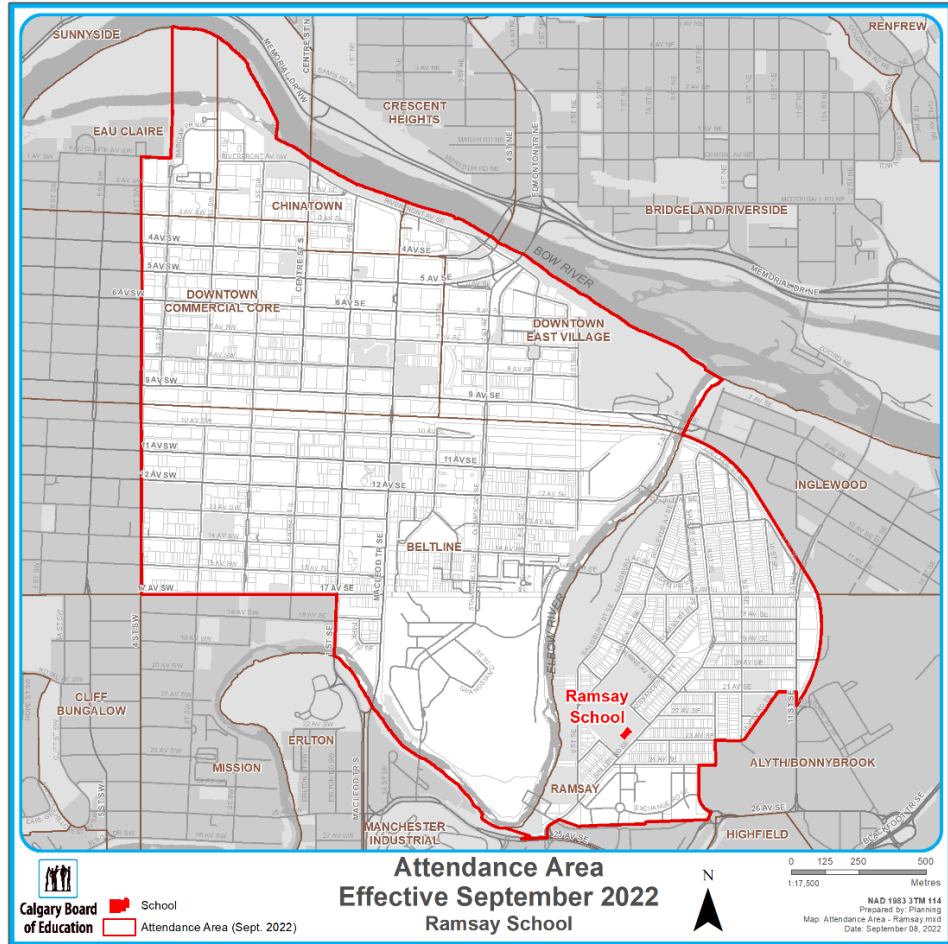

Catherine Ford
Director, Planning

Map 2: New Sunnyside School Attendance Area

Map 1: New Ramsay School Attendance Area