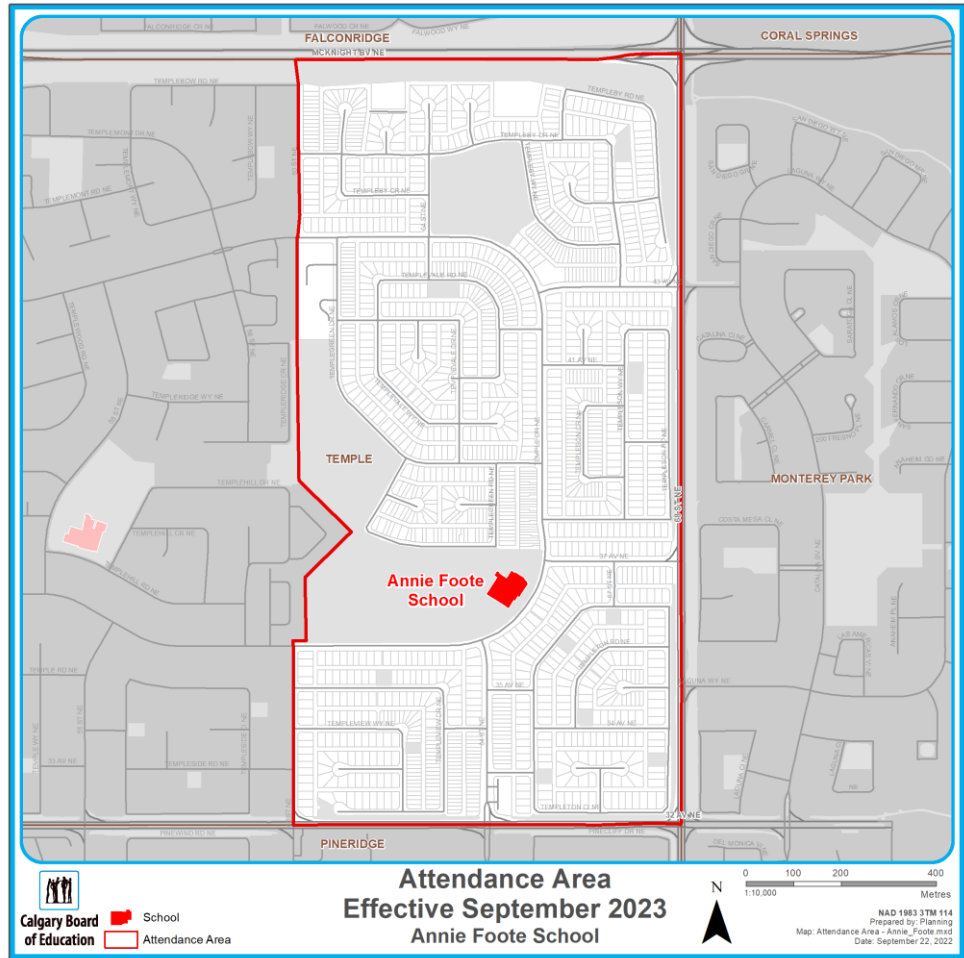

- New kindergarten to Grade 6 students residing East of 60 ST NE will be designated to Annie Foote School (Map 1).
- New kindergarten to Grade 6 students residing West of 60 ST NE will be designated to Guy Weadick School (Map 2).

All K-6 regular program students residing in the community of Temple are within walking distance of their elementary school. Therefore, no transportation services will be provided for Temple students to either Annie Foote School or Guy Weadick School.

Catherine Ford
Director, Planning

Map 1 – New Annie Foote School Attendance Area

Map 2 – New Guy Weadick School Attendance Area