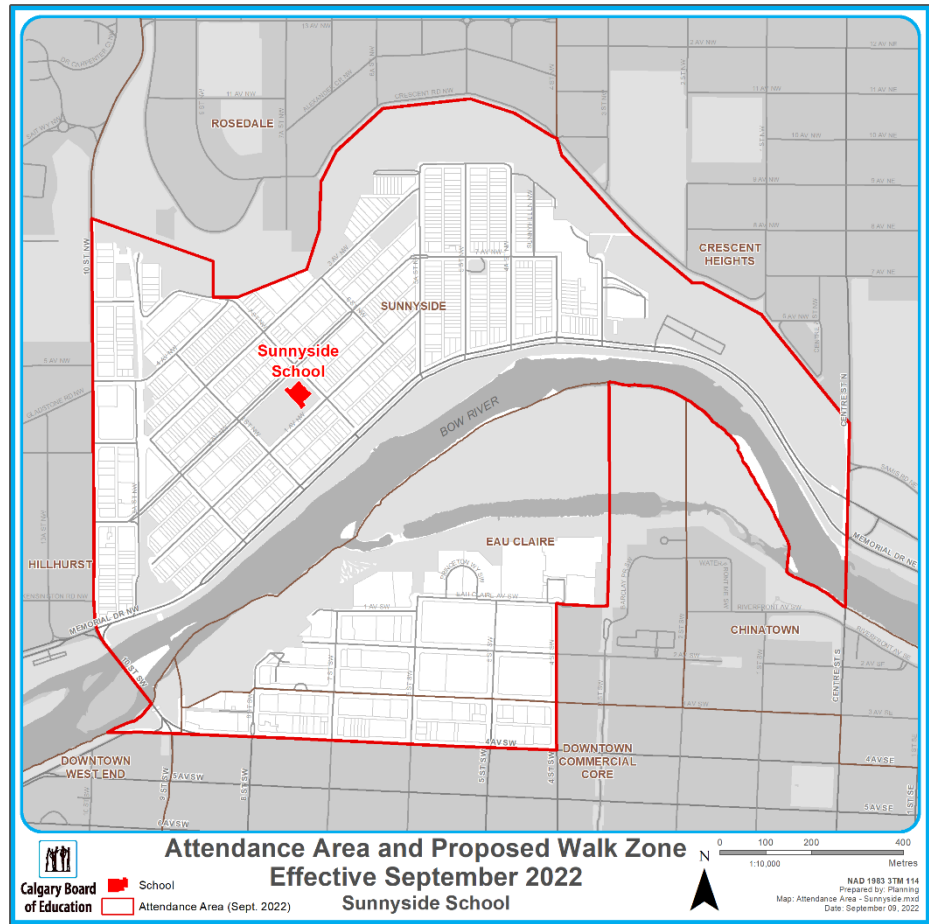

Map 2: New Sunnyside School Attendance Area