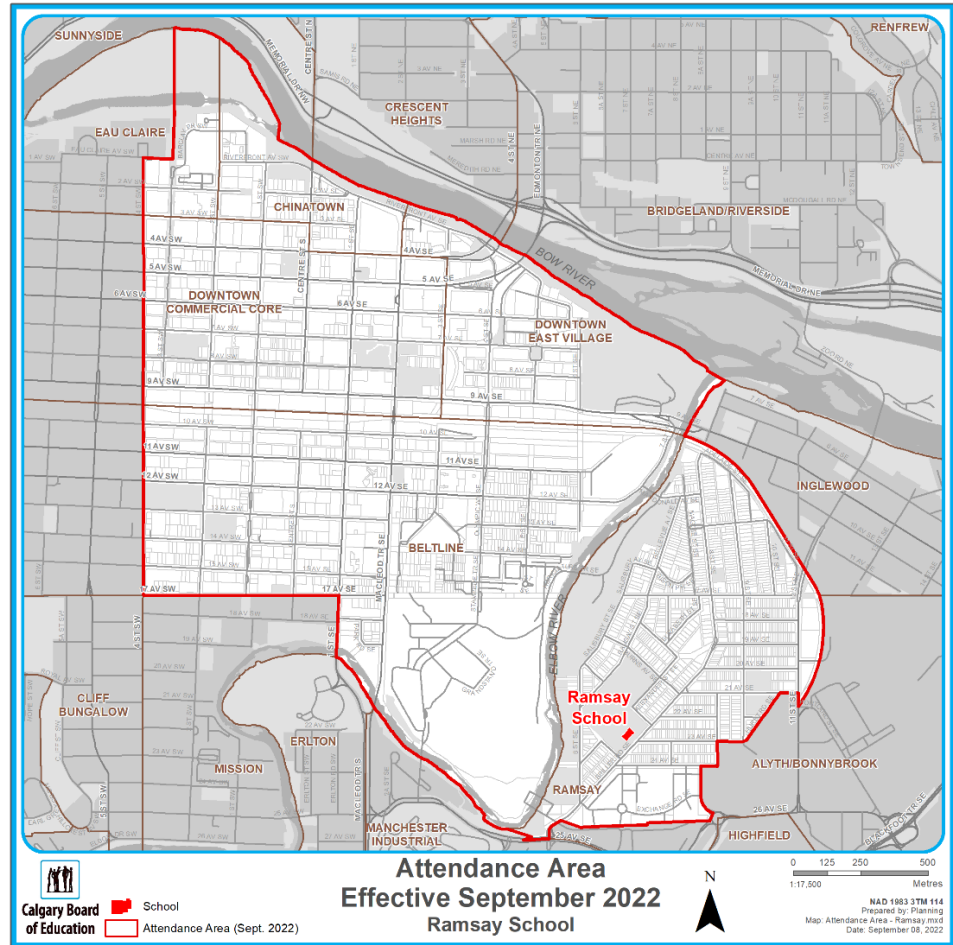

David Dyck
Director, Area 7

Melody Pelling
Director, Area 3

Catherine Ford
Director, Planning

Map 1: New Ramsay School Attendance Area