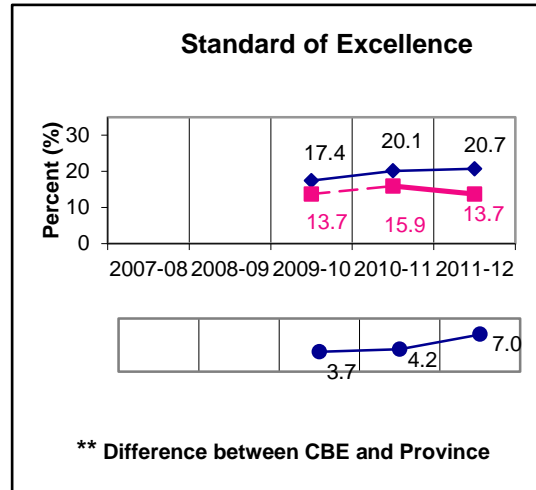

Social Studies 30-2

NOTE:

A positive difference on the Difference between CBE and Province graph indicates the CBE result is higher than that of the province, whereas a negative difference indicates a lower CBE performance.