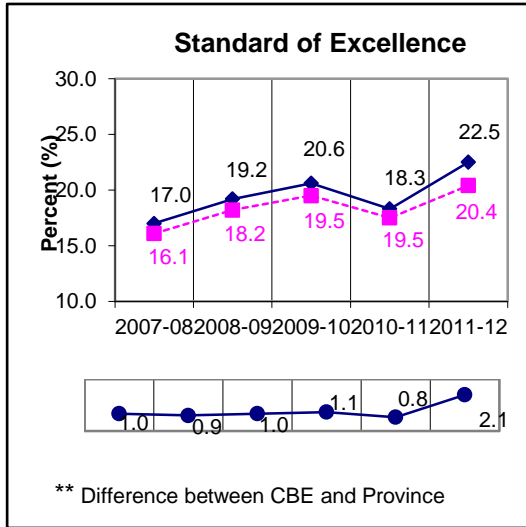

Grade 3 English Language Arts Results
***All Students Enrolled (Cohort)**

Note:

* The **All Students Enrolled (Cohort)** category includes both writers and non-writers. Alberta Education requires jurisdictions to report cohort results.

** A positive difference on the **Difference between CBE and Province** graph indicates the CBE result is higher than that of the province, whereas a negative difference indicates a lower CBE performance.