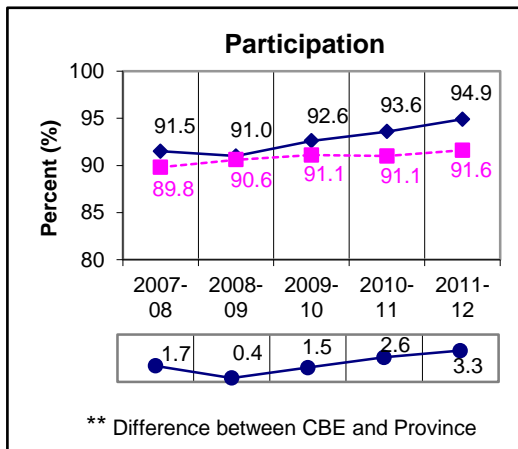

Grade 3 English Language Arts Results
***All Students Enrolled (Cohort)**

Note:

* The **All Students Enrolled (Cohort)** category includes both writers and non-writers. Alberta Education requires jurisdictions to report cohort results.

** A positive difference on the **Difference between CBE and Province** graph indicates the CBE result is higher than that of the province, whereas a negative difference indicates a lower CBE performance.