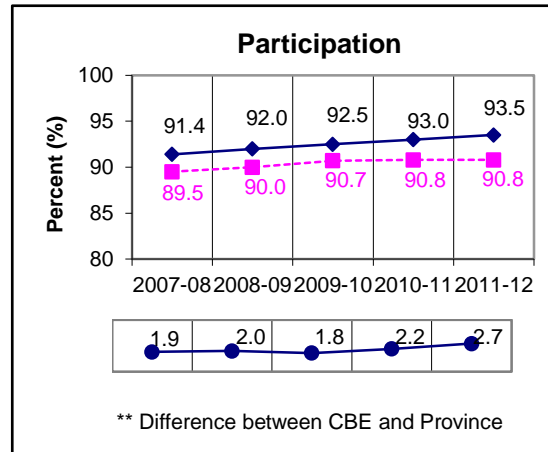

Grade 6 English Language Arts Results

*All Students Enrolled (Cohort)

Note:

* The **All Students Enrolled (Cohort)** category includes both writers and non-writers. Alberta Education requires jurisdictions to report cohort results.

** A positive difference on the **Difference between CBE and Province** graph indicates the CBE result is higher than that of the province, whereas a negative difference indicates a lower CBE performance.