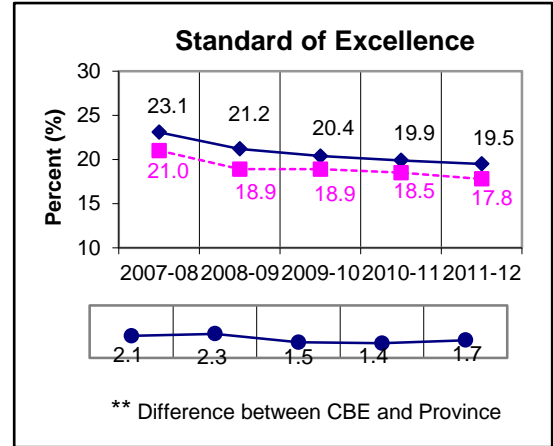

Grade 6 English Language Arts Results

*All Students Enrolled (Cohort)

Note:

* The **All Students Enrolled (Cohort)** category includes both writers and non-writers. Alberta Education requires jurisdictions to report cohort results.

** A positive difference on the **Difference between CBE and Province** graph indicates the CBE result is higher than that of the province, whereas a negative difference indicates a lower CBE performance.