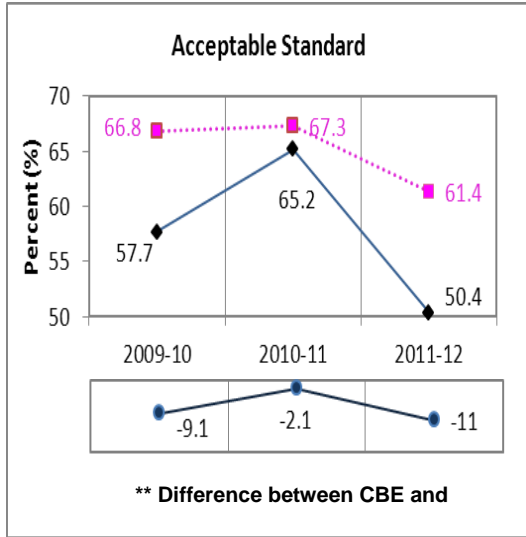

Grade 9 Knowledge and Employability ELA Results

***All Students Enrolled (Cohort)**

Note:

* The **All Students Enrolled (Cohort)** category includes both writers and non-writers. Alberta Education requires jurisdictions to report cohort results.

** A positive difference on the **Difference between CBE and Province** graph indicates the CBE result is higher than that of the province, whereas a negative difference indicates a lower CBE performance.