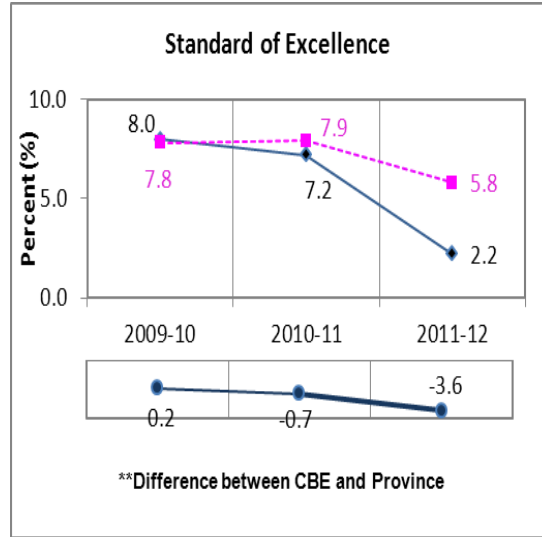

Grade 9 Knowledge and Employability ELA Results

***All Students Enrolled (Cohort)**

Note:

* The **All Students Enrolled (Cohort)** category includes both writers and non-writers. Alberta Education requires jurisdictions to report cohort results.

** A positive difference on the **Difference between CBE and Province** graph indicates the CBE result is higher than that of the province, whereas a negative difference indicates a lower CBE performance.