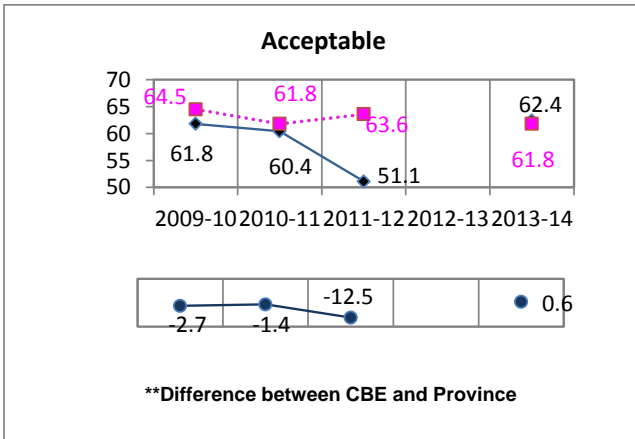

Grade 9 Knowledge and Employability Social Studies Results

*All Students Enrolled (Cohort)

* The **All Students Enrolled (Cohort)** category includes both writers and non-writers. Alberta Education requires jurisdictions to report cohort results.

** A positive difference on the **Difference between CBE and Province** graph indicates the CBE result is higher than that of the province, whereas a negative difference indicates a lower CBE performance.