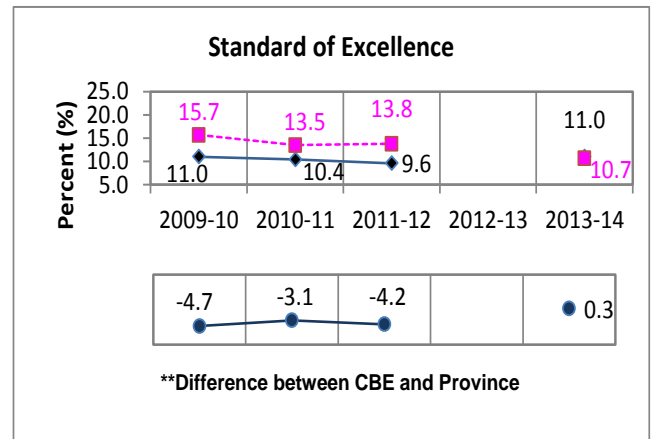

Grade 9 Knowledge and Employability Social Studies Results

*All Students Enrolled (Cohort)

* The **All Students Enrolled (Cohort)** category includes both writers and non-writers. Alberta Education requires jurisdictions to report cohort results.

** A positive difference on the **Difference between CBE and Province** graph indicates the CBE result is higher than that of the province, whereas a negative difference indicates a lower CBE performance.