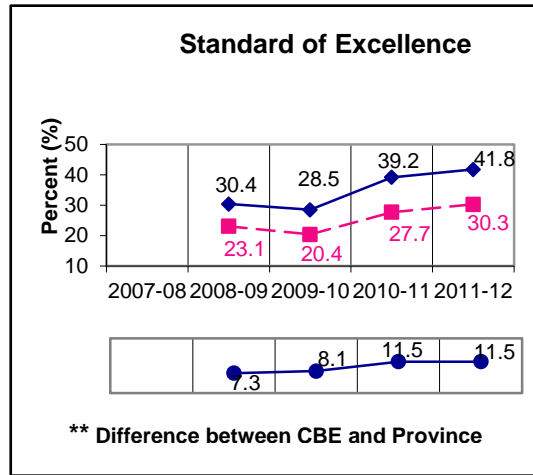

Physics 30

NOTE:

A positive difference on the Difference between CBE and Province graph indicates the CBE result is higher than that of the province, whereas a negative difference indicates a lower CBE performance.