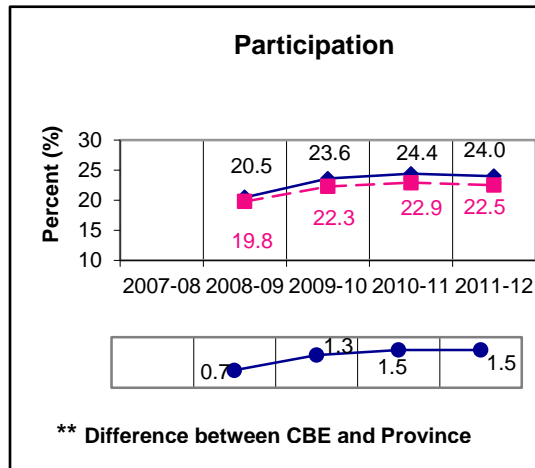

Physics 30

NOTE:

A positive difference on the Difference between CBE and Province graph indicates the CBE result is higher than that of the province, whereas a negative difference indicates a lower CBE performance.