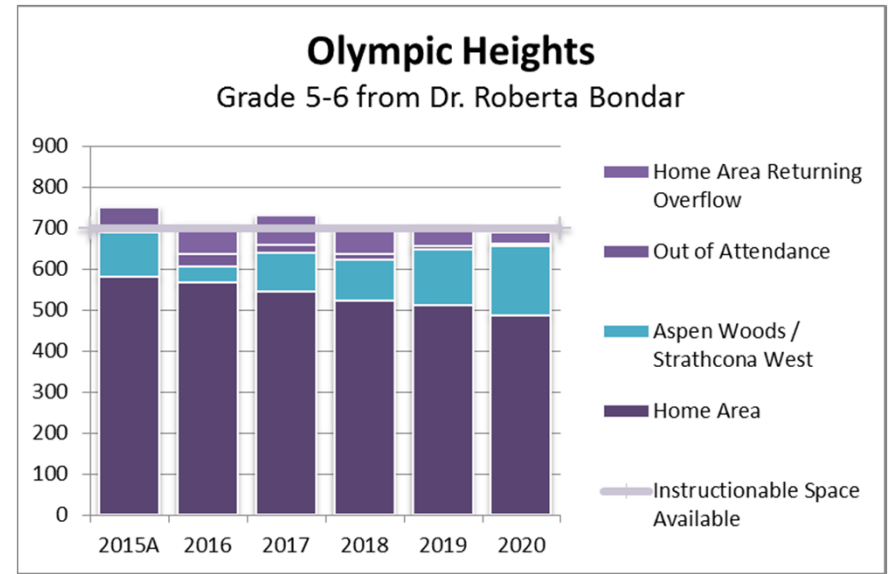

For the 2019-2020 school year and onward :

- Dr. Roberta Bondar School for K-GR4
- Olympic Heights GR5-6
- Vincent Massey School GR7-9

What does Scenario 1 look like?

Note: 2015 enrolment is K-6 at currently designated schools.