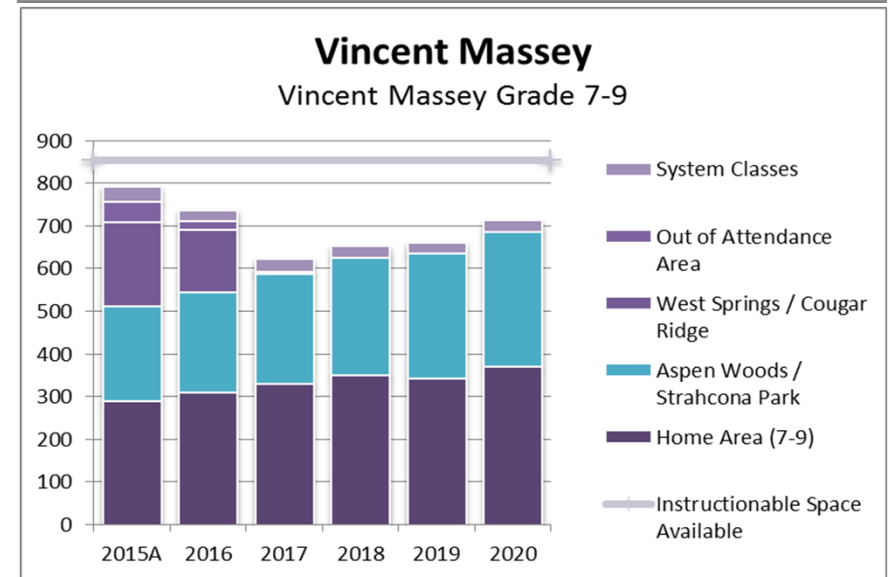

For the 2017-2018 school year:

- Dr. Roberta Bondar School K-GR4
- Olympic Heights GR5-6, Wildwood GR5-6, and Jennie Elliott GR5-6
- Vincent Massey School GR7-9

For the 2018-2019 school year:

- Dr. Roberta Bondar School for K-GR4
- Olympic Heights GR5-6, Wildwood GR6, Jennie Elliott GR6
- Vincent Massey School GR7-9

For the 2019-2020 school year and onward :

- Dr. Roberta Bondar School for K-GR4
- Olympic Heights GR5-6
- Vincent Massey School GR7-9

What does Scenario 1 look like?

Note: 2015 enrolment is K-6 at currently designated schools.