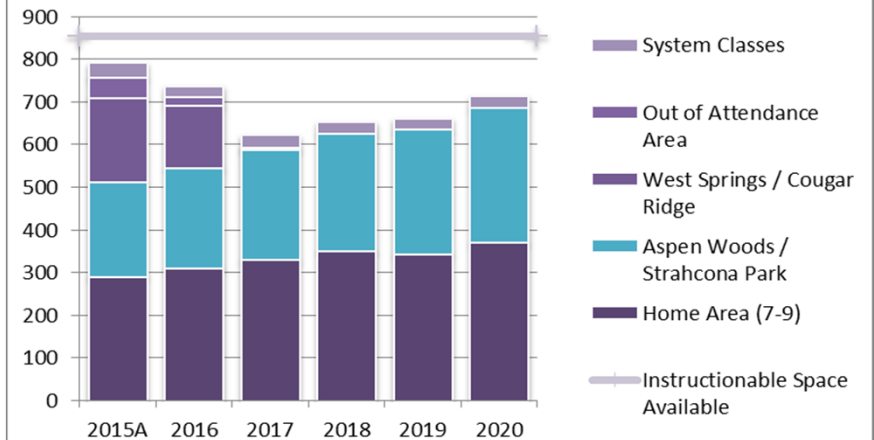

Vincent Massey Grade 7-9