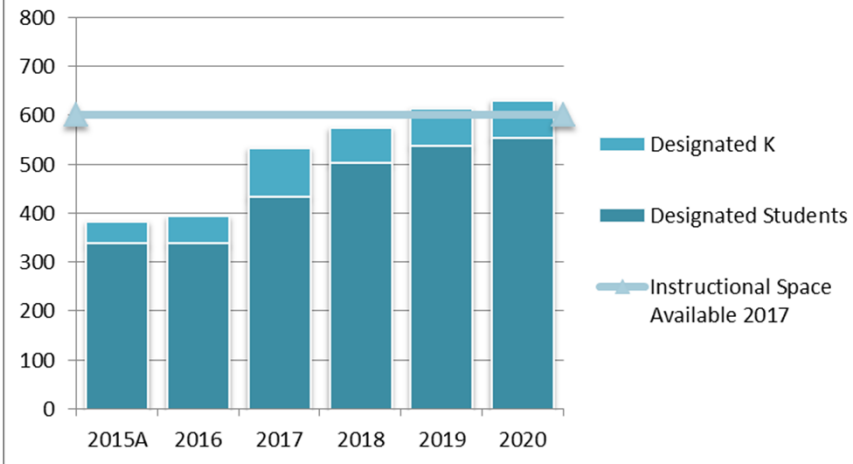

For the 2017-2018 school year:

- Dr. Roberta Bondar School K-GR6
- Vincent Massey GR7-9

What does Scenario 2 look like?

**Dr. Roberta Bondar
K-5 in 2016 and K-6 in 2017**

Note: 2015 enrolment is K-6 at currently designated schools.