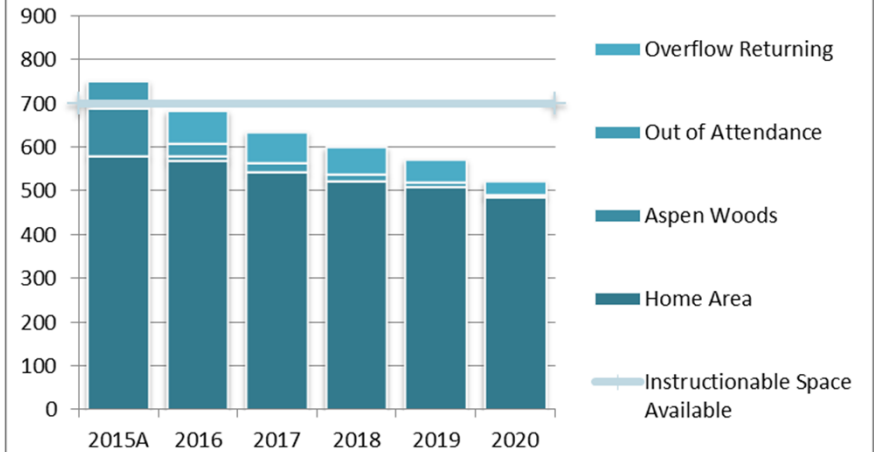

Vincent Massey

Olympic Heights

Dr. Roberta Bondar K-5, Grade 6 finishes at O.H.