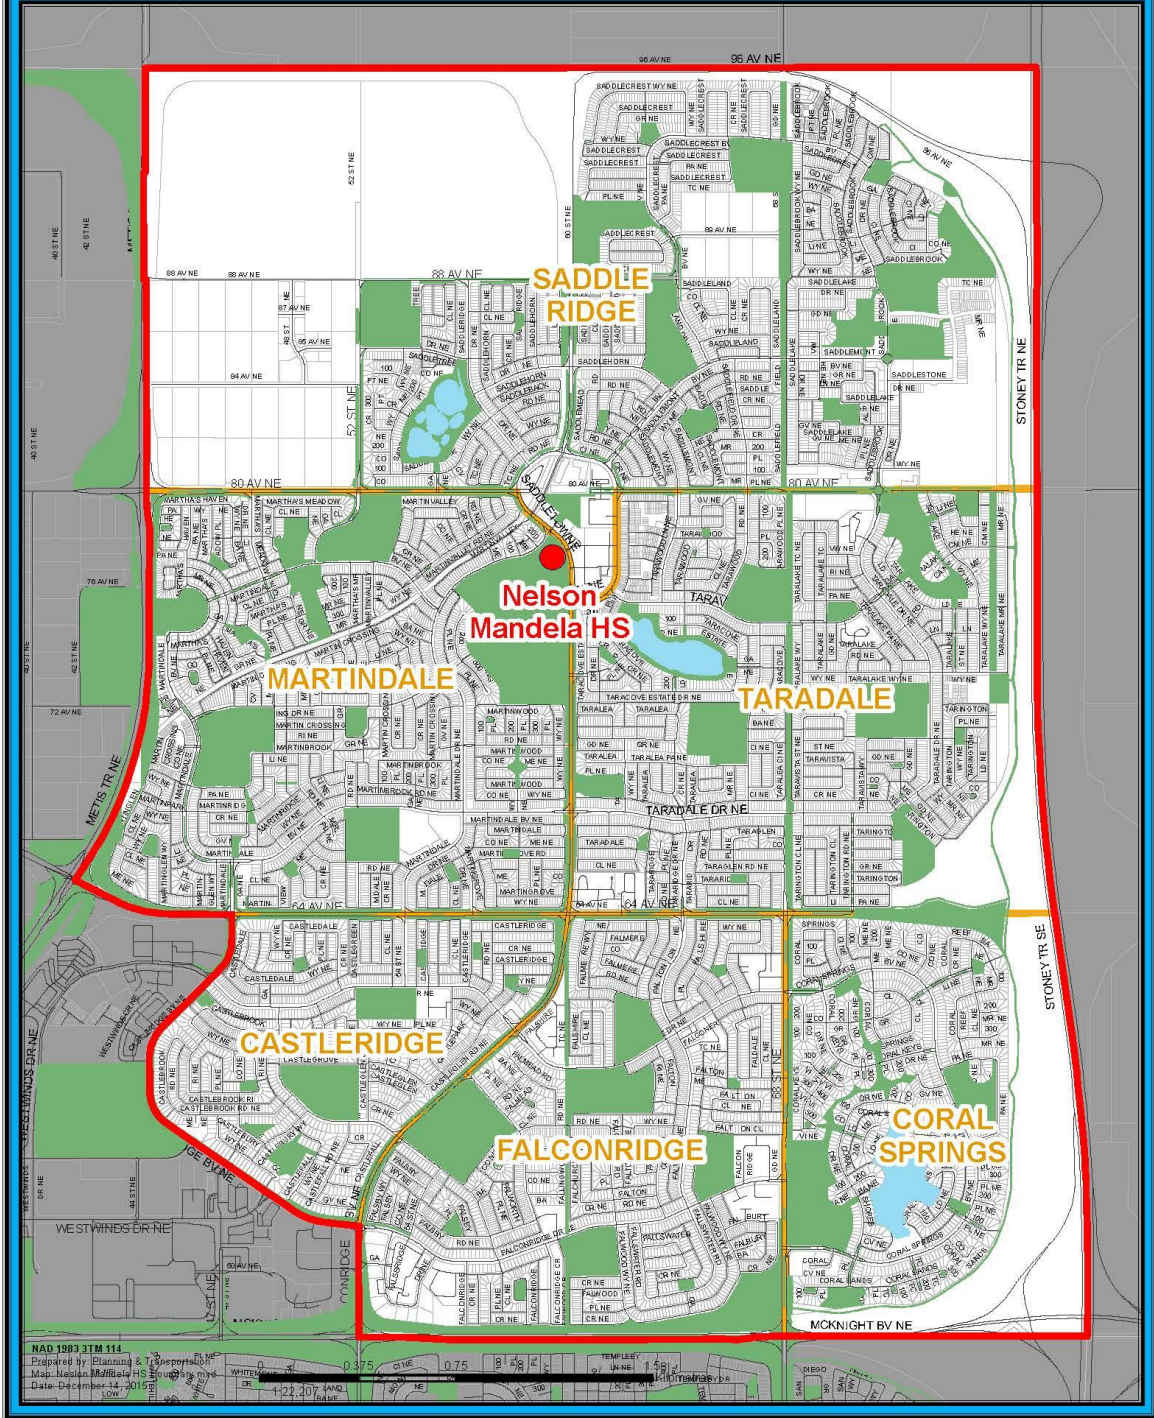

Attendance Area for Nelson Mandela High School

Effective September 2016