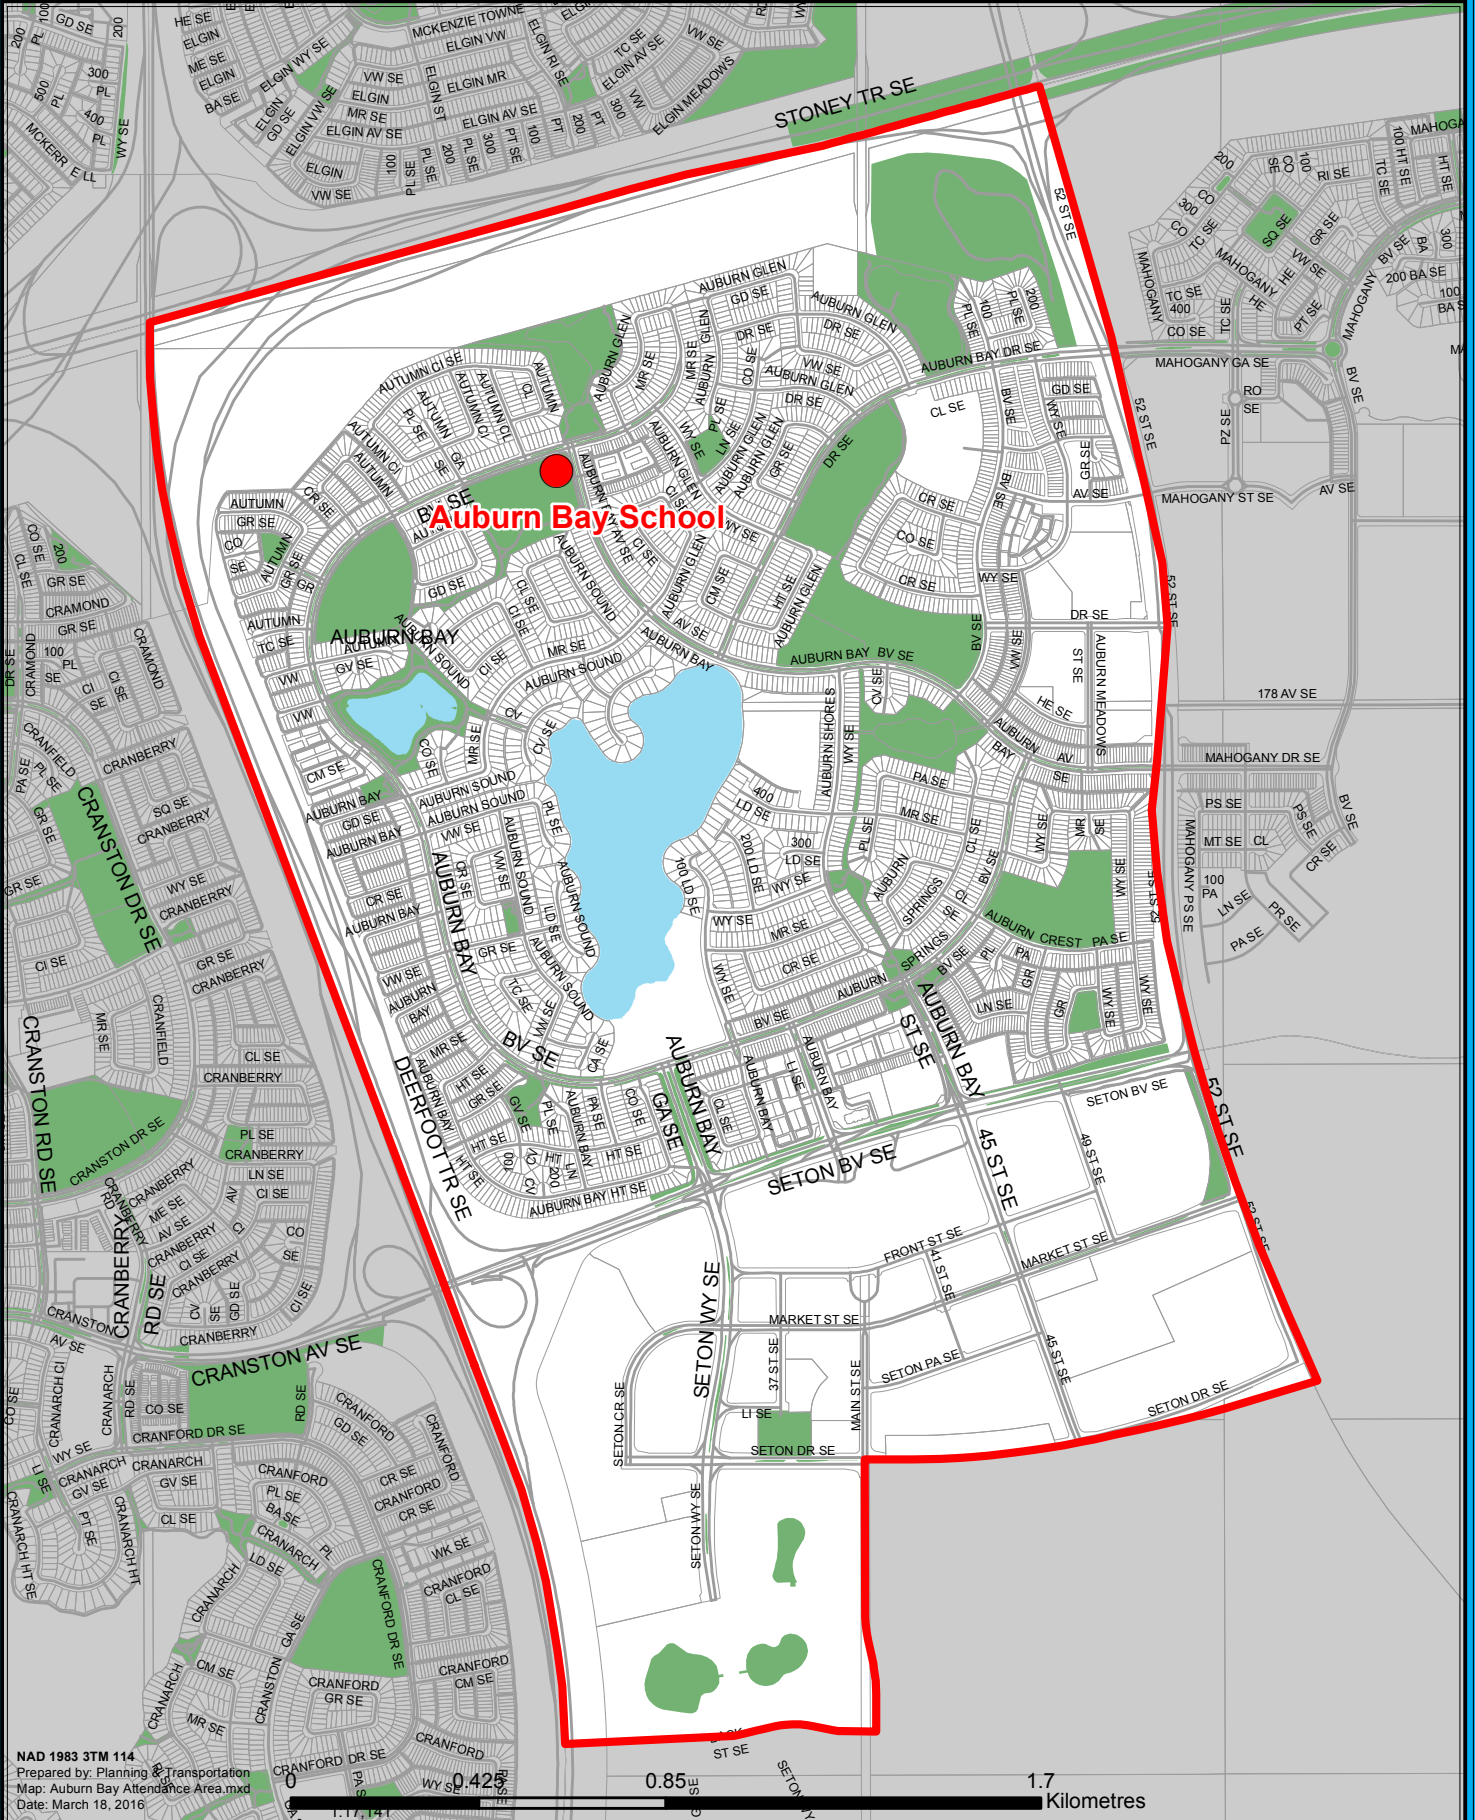

Calgary Board of Education

Attendance Area for Auburn Bay School

Effective September 2016
Updated February 17, 2016

NAD 1983 3TM 114
Prepared by: Planning & Transportation
Map: Auburn Bay Attendance Area.mxd
Date: March 18, 2016

0 0.425 0.85 1.7 Kilometres